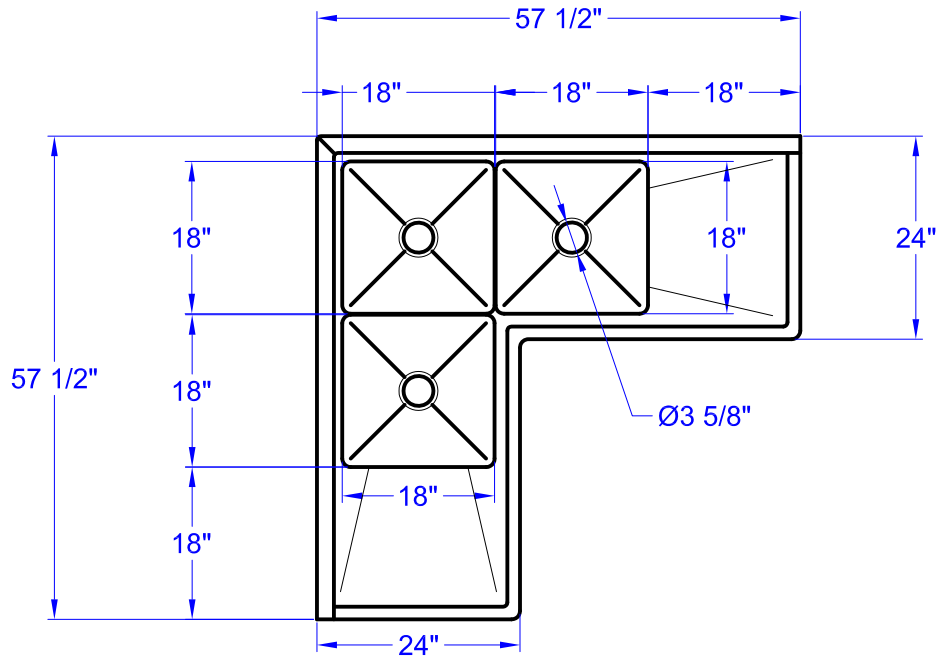

Top View

Front View

Left Side View

SE18183C

- Three Tubs Corner Sink with Left & Right Drain Board.
- Left & Right side drain board length 18".
- Bowl Size : 18" W x 18" L x 12" D.
- Strainers included.
- Strainer Opening diameter 3-5/8".
- Two set of faucets.
- ETL certified.