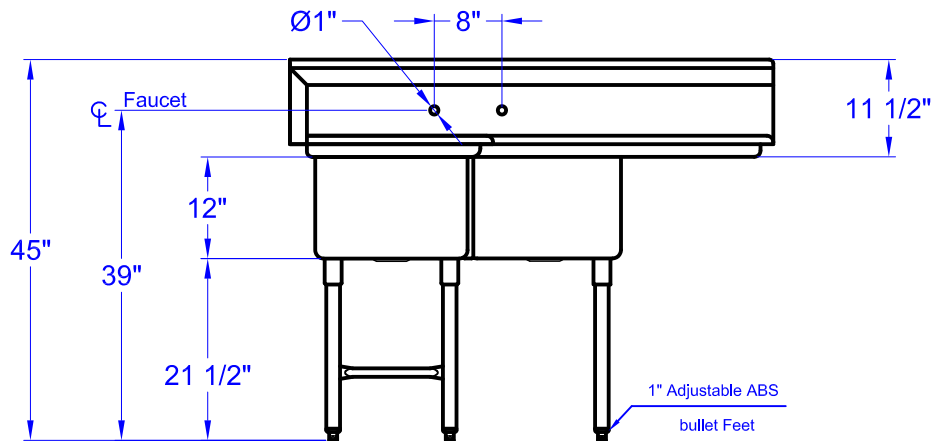

Top View

Front View

Left Side View

SE18183C

- Three Tubs Corner Sink with Left & Right Drain Board.
- Left & Right side drain board length 18".
- Bowl Size : 18" W x 18" L x 12" D.
- Strainers included.
- Strainer Opening diameter 3-5/8".
- Two set of faucets.
- ETL certified.