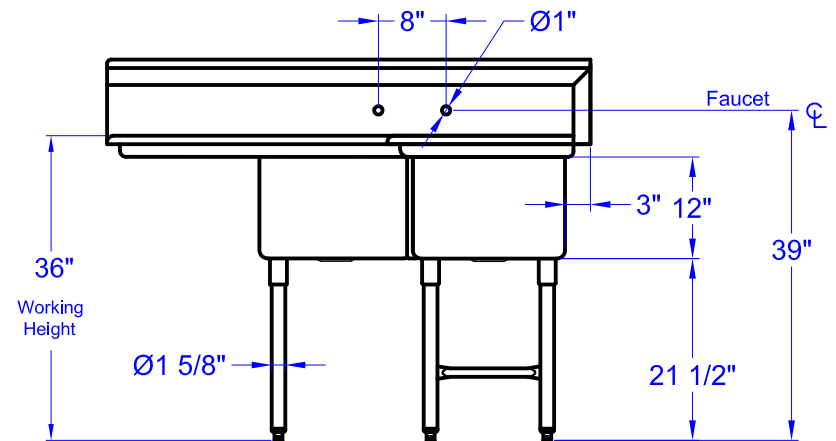

Top View

Front View

Left Side View

SE18183C

- Three Tubs Corner Sink with Left & Right Drain Board.
- Left & Right side drain board length 18".
- Bowl Size : 18" W x 18" L x 12" D.
- Strainers included.
- Strainer Opening diameter 3-5/8".
- Two set of faucets.
- ETL certified.