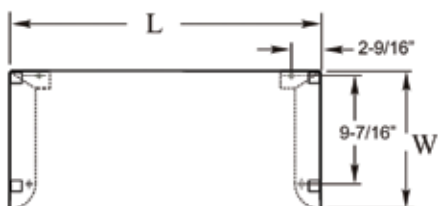

Special Double Over-Shelf

DS-SP Model: For Beverage Air S Models

Order No	Overall Size(")			Weight lbs/ case
	W	L	H	
DS-SP27N	12	27-1/4	27	23
DS-SP48	12	48-1/4	27	34
DS-SP60	12	60-1/4	27	38
DS-SP72	12	72-1/4	27	46

DS-SP M Model: For Beverage Air Mega Models

Order No	Overall Size(")			Weight lbs/ case
	W	L	H	
DS-SP48M	12	48-1/4	27	34
DS-SP60M	12	60-1/4	27	38
DS-SP72M	12	72-1/4	27	46