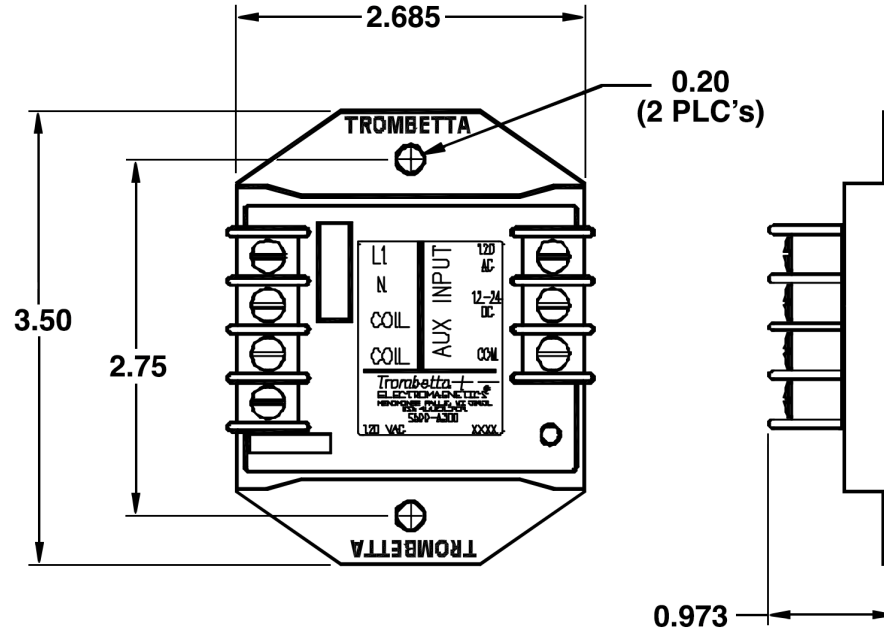

S500-A300 Dimensions & Wiring Diagrams

Dimensions:
(inches)

Wiring Diagrams:

Figure 1

FIGURE #1 120 VAC AUX CONTROL

Wiring Diagrams:

Figure 2

FIGURE #2 12-24 VAC AUX CONTROL

Wiring Diagrams:

Figure 3

FIGURE #3 120 VAC LINE CONTROL