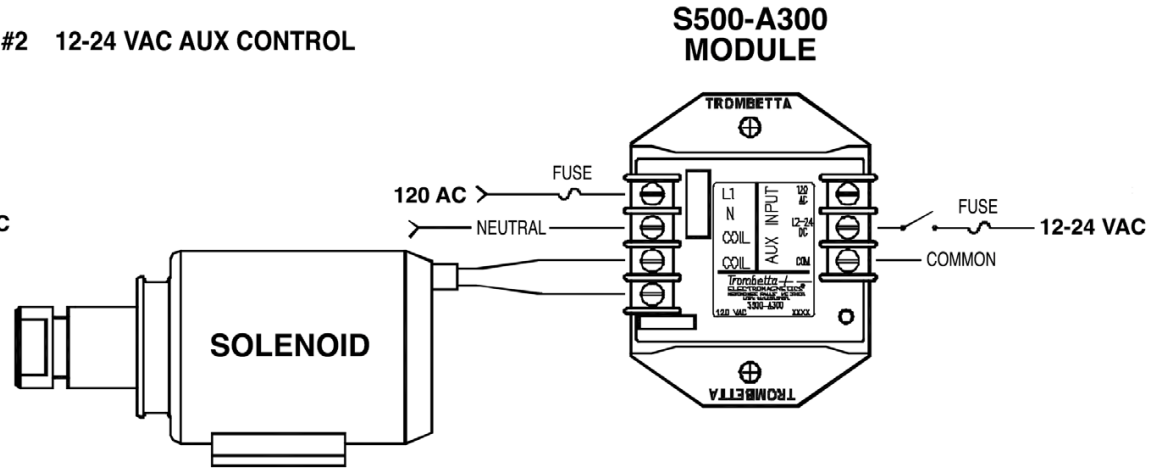

S500-A300 Dimensions & Wiring Diagrams

Dimensions:
(inches)

Wiring Diagrams:

Figure 1

FIGURE #1 120 VAC AUX CONTROL

Wiring Diagrams:

Figure 2

FIGURE #2 12-24 VAC AUX CONTROL

Wiring Diagrams:

Figure 3

FIGURE #3 120 VAC LINE CONTROL