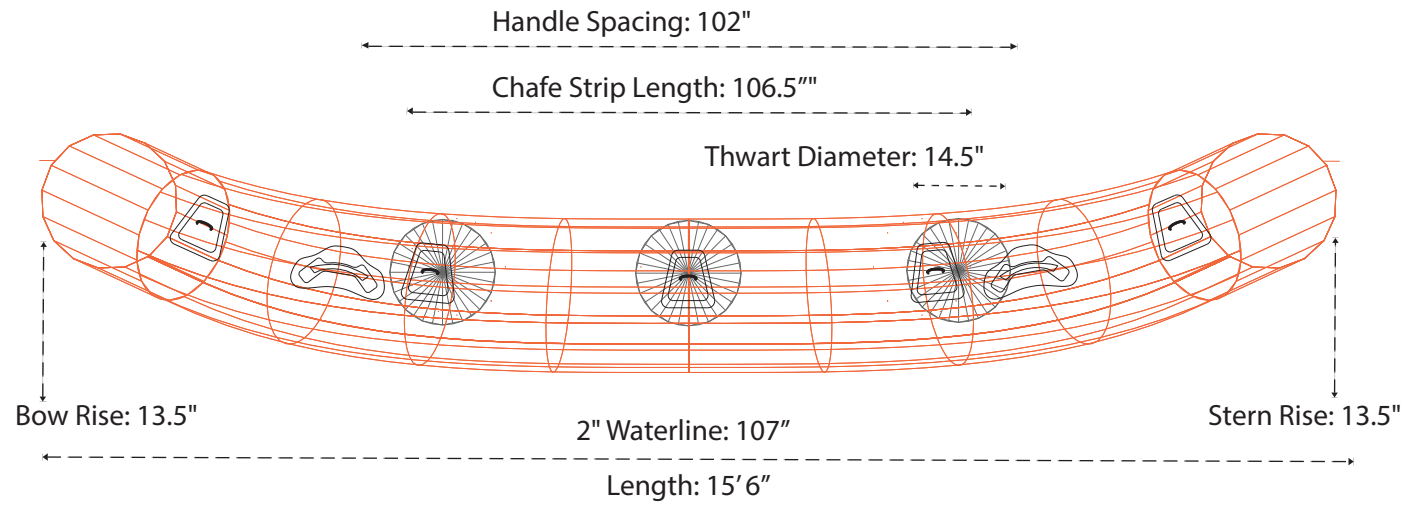

# 156D

Please use the specifications as a guideline only.

800-247-3432 ~ info@aire.com  
www.aire.com

AIRE & Tributary boats are handcrafted by skilled professionals. As with all handcrafted items, there may be some slight variations from boat to boat, all measurements are subject to 1" + or - variation.

\*Measured with no thwarts installed