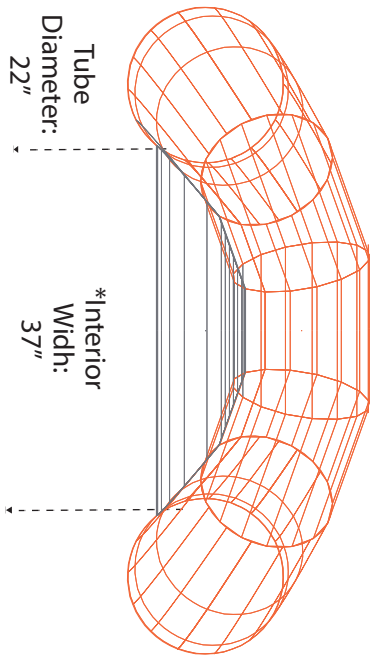

# 156D

Please use the specifications as a guideline only.

800-247-3432 ~ info@aire.com  
www.aire.com

AIRE & Tributary boats are handcrafted by skilled professionals. As with all handcrafted items, there may be some slight variations from boat to boat, all measurements are subject to 1" + or - variation.

\*Measured with no thwarts installed