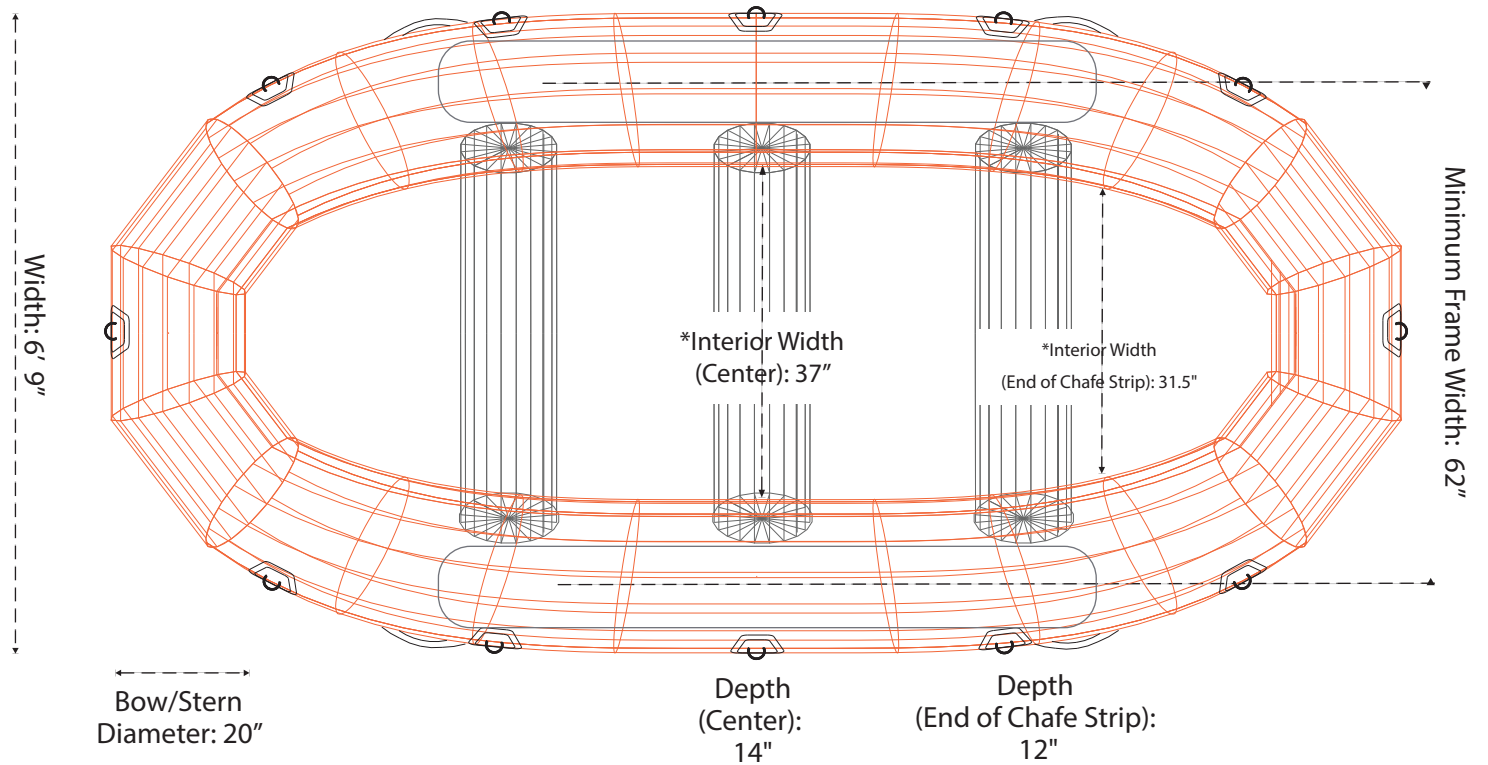

# 156D

Please use the specifications as a guideline only.

800-247-3432 ~ info@aire.com  
www.aire.com

AIRE & Tributary boats are handcrafted by skilled professionals. As with all handcrafted items, there may be some slight variations from boat to boat, all measurements are subject to 1" + or - variation.

\*Measured with no thwarts installed