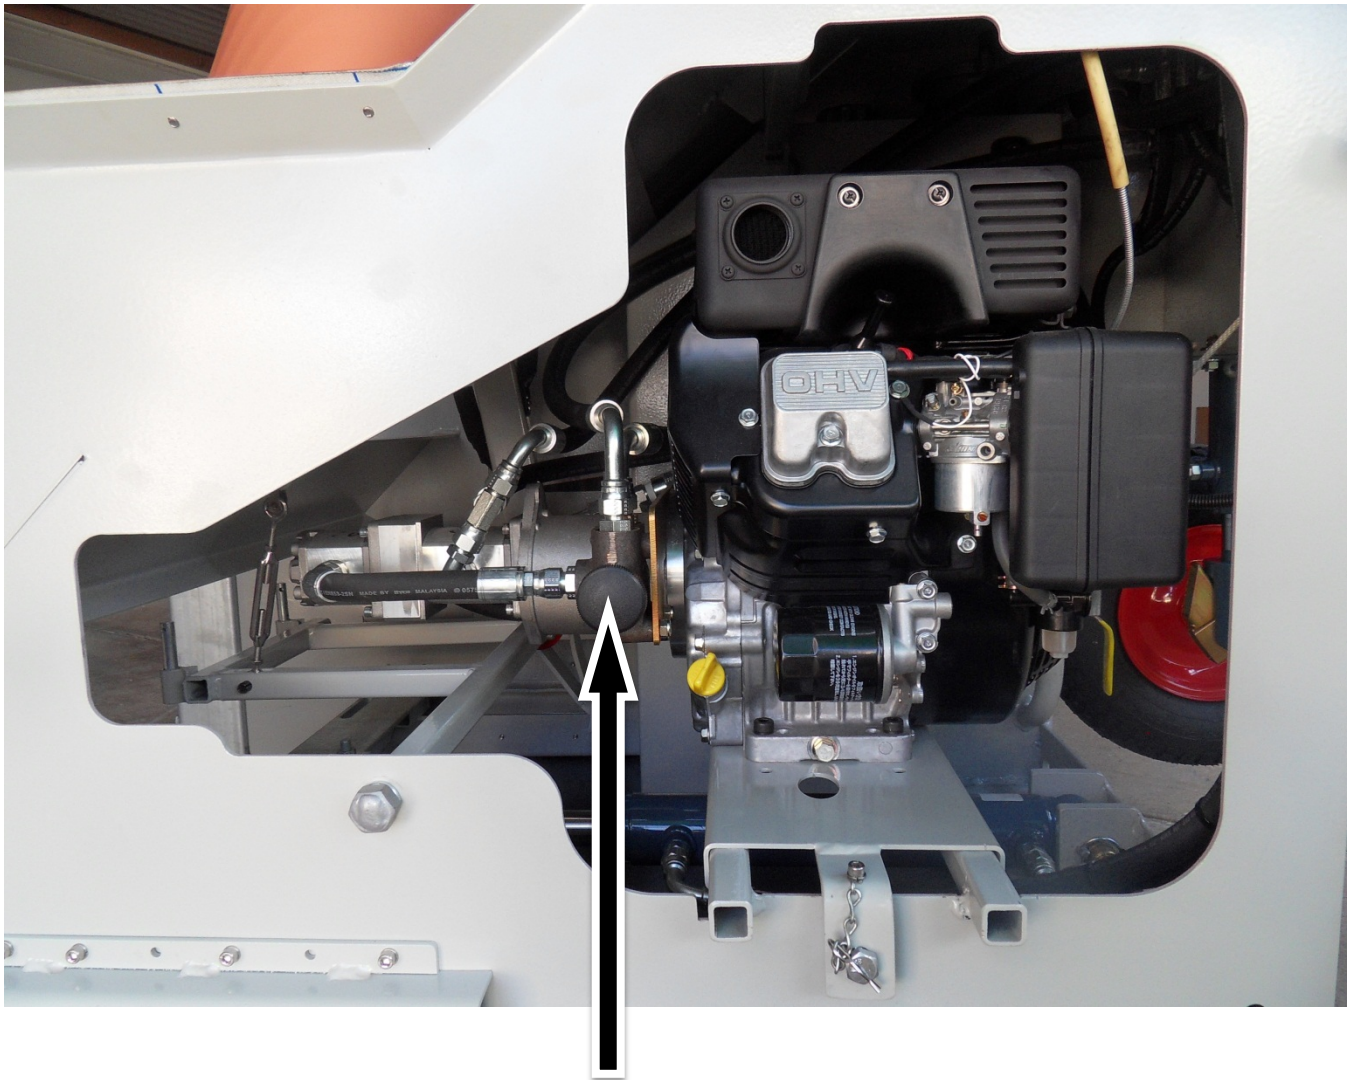

Update for two speed Pro Kerb Machines

Use this selector to change pump selection Pull out for single pump operation or push in for dual pump operation.