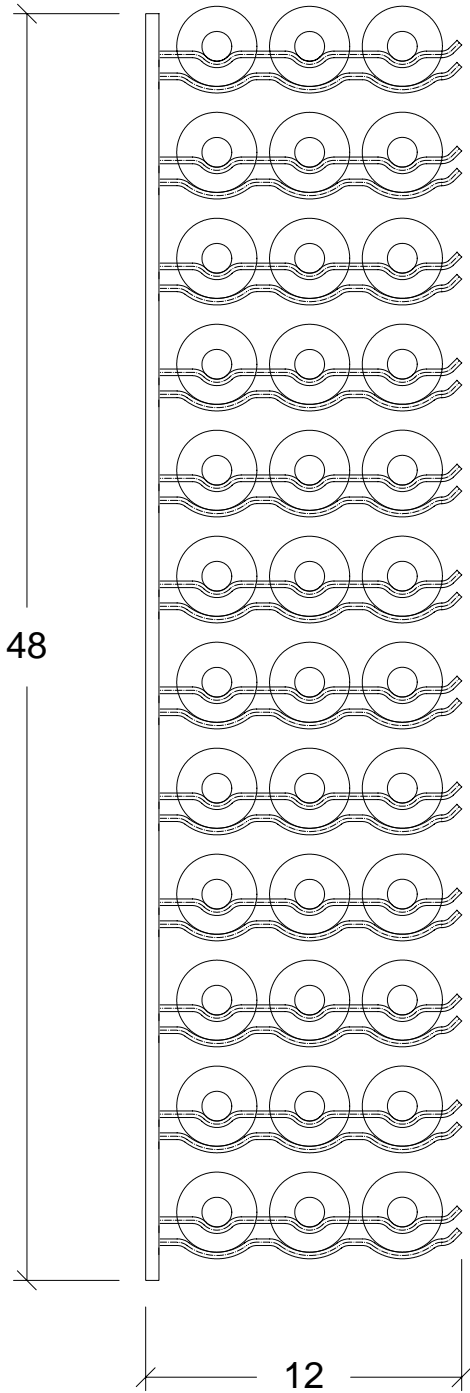

WS43

(Standard Mounting)
Side View

(Standard Mounting)
Front View

(Mounting for Splits)
Front View