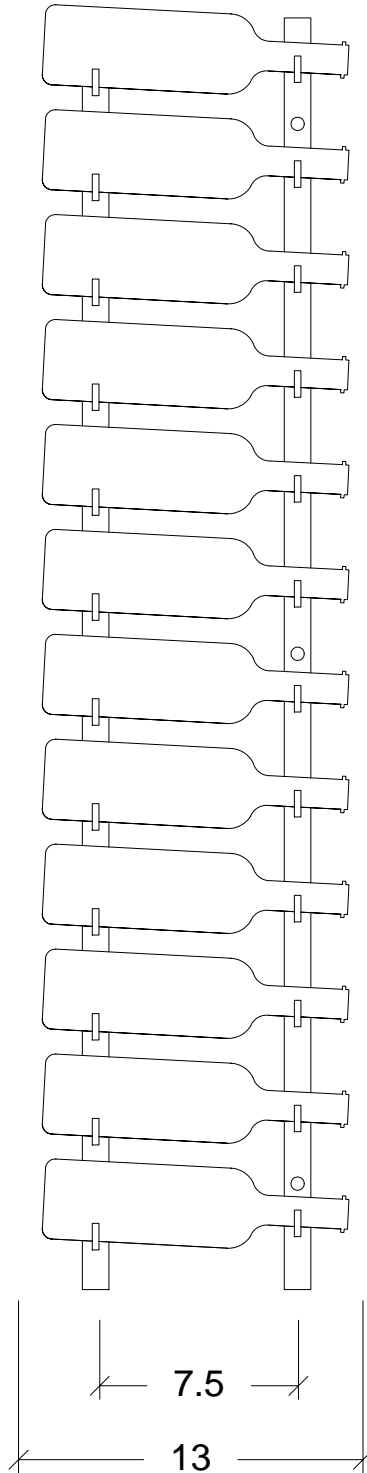

WS43

(Standard Mounting)
Side View

(Standard Mounting)
Front View

(Mounting for Splits)
Front View