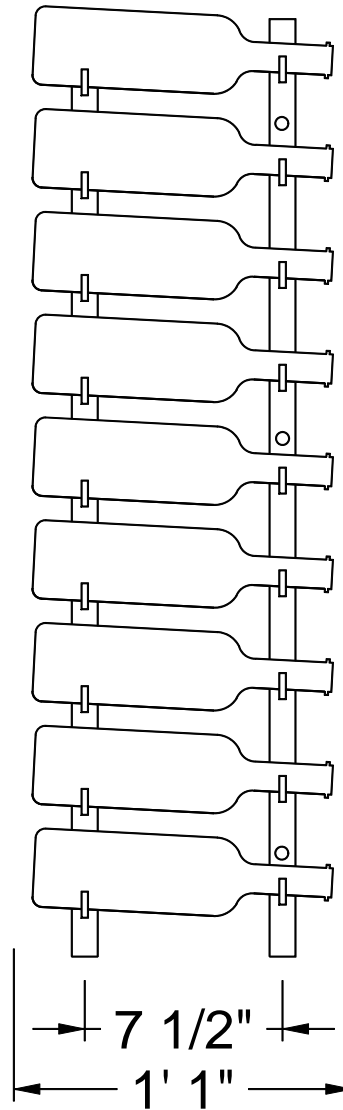

WS32

(Standard Mounting)
Side View

(Standard Mounting)
Front View

(Mounting for Splits)
Front View