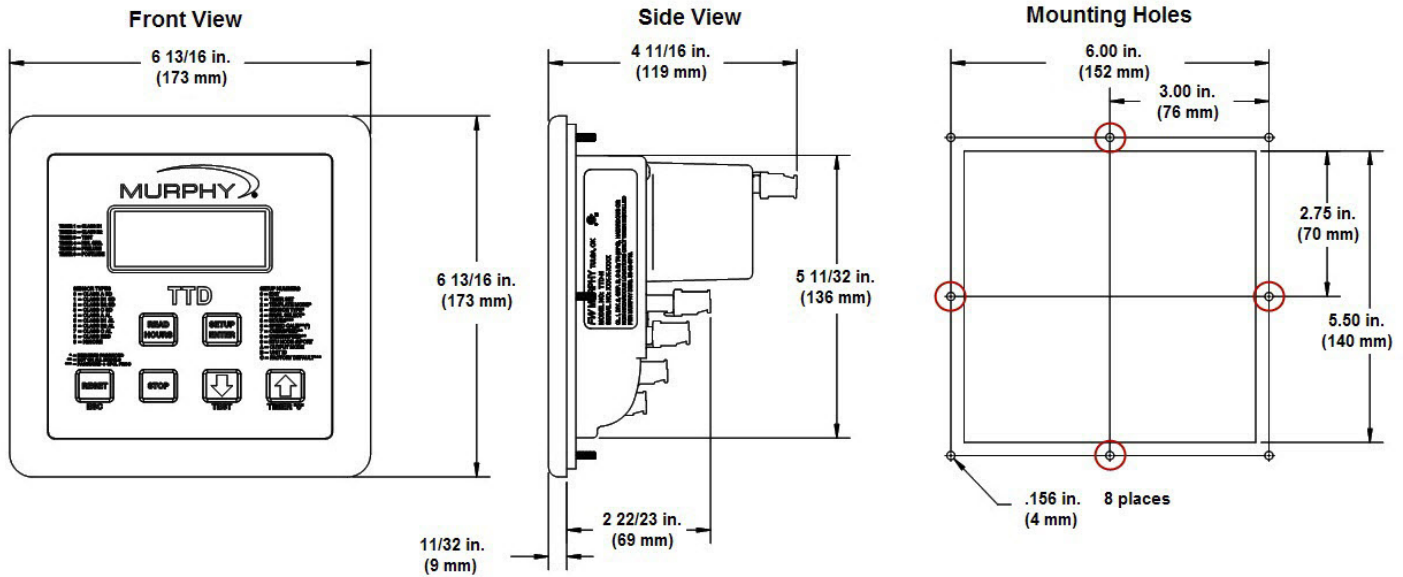

TTD™ Display Head (NEMA)

Special Considerations:

1. When installed per Murphy installation instructions, the new designed TTD display is NEMA 4 rated.
2. The hole cutout above is a tighter diameter requirement for the NEMA 4 rating. Existing holes may be larger and could void the gasket/surface requirement for the NEMA 4 rating.
3. Installation of the NEMA 4 TTD will not necessarily change the NEMA rating of your control panel. The design of the control panel must be rated for NEMA 4 applications.
4. Mounting studs for the locations circled above can be removed (if necessary) when replacing the original designed bezel for the TTD (not NEMA rated). If replacing the original designed TTD head, be aware that the removal of these studs will VOID the NEMA 4 rating of the new designed Display.
5. Removal of studs (if necessary) will **NOT** void any warranty.
6. Stud tightening pattern should be followed as stated: Top left corner, Bottom right corner, Top right corner, Bottom left corner, Top center, Bottom center, Right center, Left center.
7. Tighten holding nuts to 9 in. / lbs.

ENOVATION CONTROLS CORPORATE HEADQUARTERS
5311 S 122ND EAST AVENUE
TULSA, OK 74146

ENOVATION CONTROLS – SAN ANTONIO OFFICE
5757 FARINON DRIVE
SAN ANTONIO, TX 78249

ENOVATION CONTROLS – HOUSTON OFFICE
105 RANDON DYER RD
ROSENBERG, TX 77471

FW MURPHY, LTD. – UNITED KINGDOM
CHURCH ROAD LAVERSTOCK
SALISBURY SP1 1QZ UK

MURPHY ECONTROLS TECHNOLOGIES (HANGZHOU) CO, LTD.
77 23RD STREET
HANGZHOU ECONOMIC & TECHNOLOGICAL DEVELOPMENT AREA
HANGZHOU, ZHEJIANG 310018 CHINA

DOMESTIC SALES & SUPPORT

ECONTROLS PRODUCTS
PHONE: 210 495 9772
FAX: 210 495 9791
EMAIL: INFO@ECONTROLS.COM
WWW.ECONTROLS.COM

MURPHY PRODUCTS
PHONE: 918 317 4100
FAX: 918 317 4266
EMAIL: SALES@FWMURPHY.COM
WWW.FWMURPHY.COM

MURPHY CONTROL SYSTEMS & SERVICES
PHONE: 281 633 4500
FAX: 281 633 4588
EMAIL: CSS-SOLUTIONS@FWMURPHY.COM

MURPHY INDUSTRIAL PANEL DIVISION
PHONE: 918 317 4100
FAX: 918 317 4124
EMAIL: IPDSALES@FWMURPHY.COM

INTERNATIONAL SALES & SUPPORT

UNITED KINGDOM
PHONE: +44 1722 410055
FAX: +44 1722 410088
EMAIL: SALES@FWMURPHY.CO.UK
WWW.FWMURPHY.CO.UK

CHINA
PHONE: +86 571 8788 6060
FAX: +86 571 8684 8878
EMAIL: APSALES@FWMURPHY.COM

LATIN AMERICA & CARIBBEAN
PHONE: 918 317 2500
EMAIL: LASALES@FWMURPHY.COM

SOUTH KOREA
PHONE: +82 70 7951 4100
EMAIL: SKOREASALES@FWMURPHY.COM

INDIA
PHONE: +91 91581 37633
EMAIL: INDIASALES@FWMURPHY.COM

ISO 9001
REGISTERED

Printed in the USA