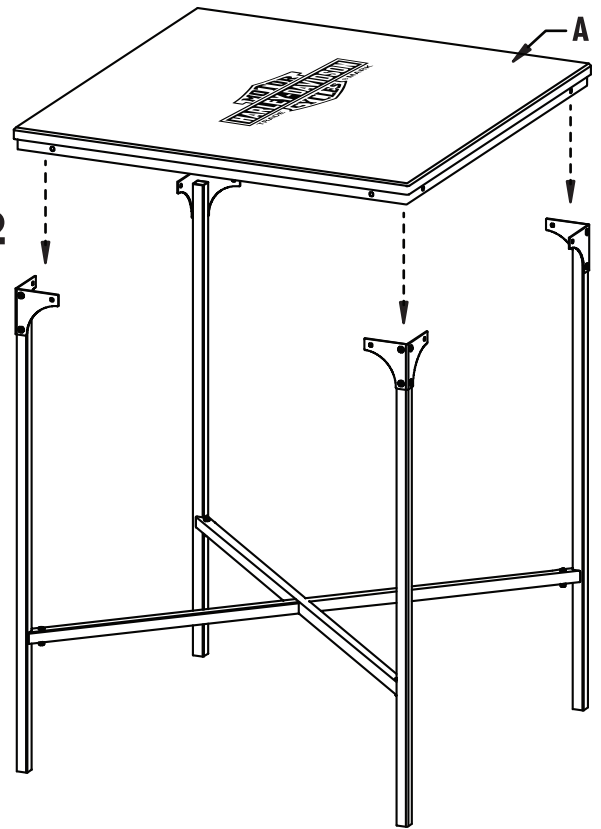

H-D® NOSTALGIC BAR & SHIELD SQUARE CAFÉ TABLE ASSEMBLY INSTRUCTIONS

V02

PARTS LIST		QTY
A	Wood Table Top	1
B	Legs	4
C	Leg Brace	1
D	Screws	16
E	Washers	16
F	Lock Washers	16
G	Nuts	16
H	Wrench	1
I	Cap Nut	4

Step 2

WARRANTY:

Free replacement of any part that fails within 90 days from date of purchase, excluding shipping costs. Void if damaged by misuse, accidents, alterations, failure to follow instructions, fire, flood, and acts of God.

If you have any questions or comments, please contact us at:

BrandedProducts.com

H-D, Harley, Harley-Davidson and the Bar & Shield Logo are among the trademarks of H-D USA, LLC. ©2013. All Rights Reserved. Manufactured by Ace Product Management Group, Inc. under license from Harley-Davidson Motor Company.

Ace Product Management Group, Inc.
Milwaukee, WI U.S.A.