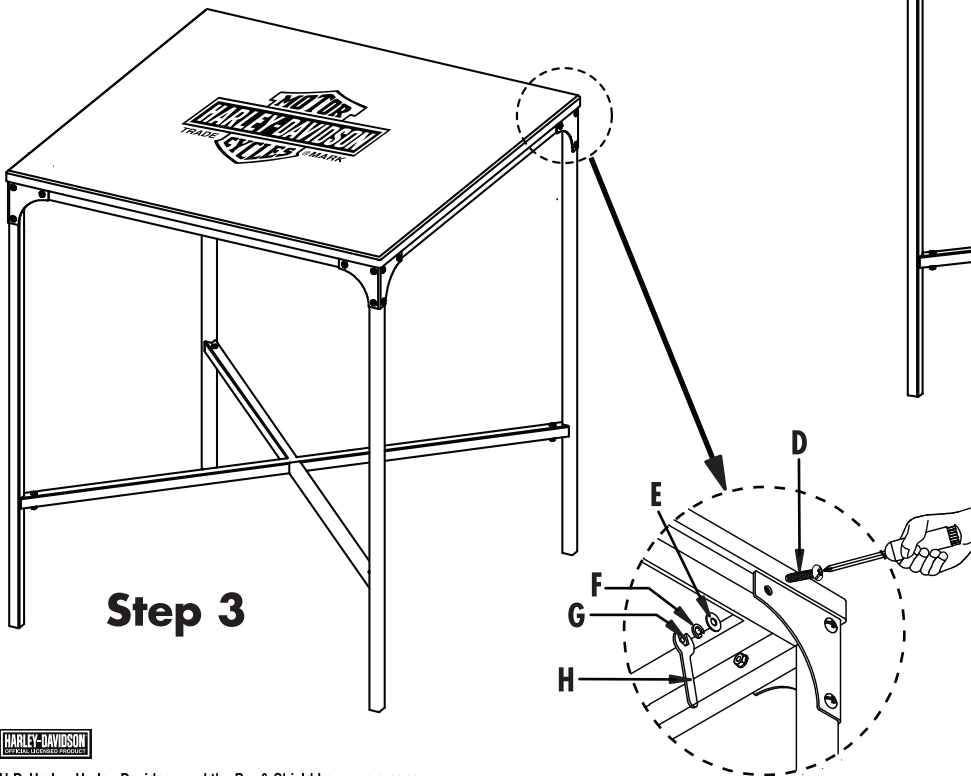

Step 3

WARRANTY:

Free replacement of any part that fails within 90 days from date of purchase, excluding shipping costs. Void if damaged by misuse, accidents, alterations, failure to follow instructions, fire, flood, and acts of God.

If you have any questions or comments, please contact us at:

BrandedProducts.com

H-D, Harley, Harley-Davidson and the Bar & Shield Logo are among the trademarks of H-D USA, LLC. ©2013. All Rights Reserved. Manufactured by Ace Product Management Group, Inc. under license from Harley-Davidson Motor Company.

Ace Product Management Group, Inc.
Milwaukee, WI U.S.A.