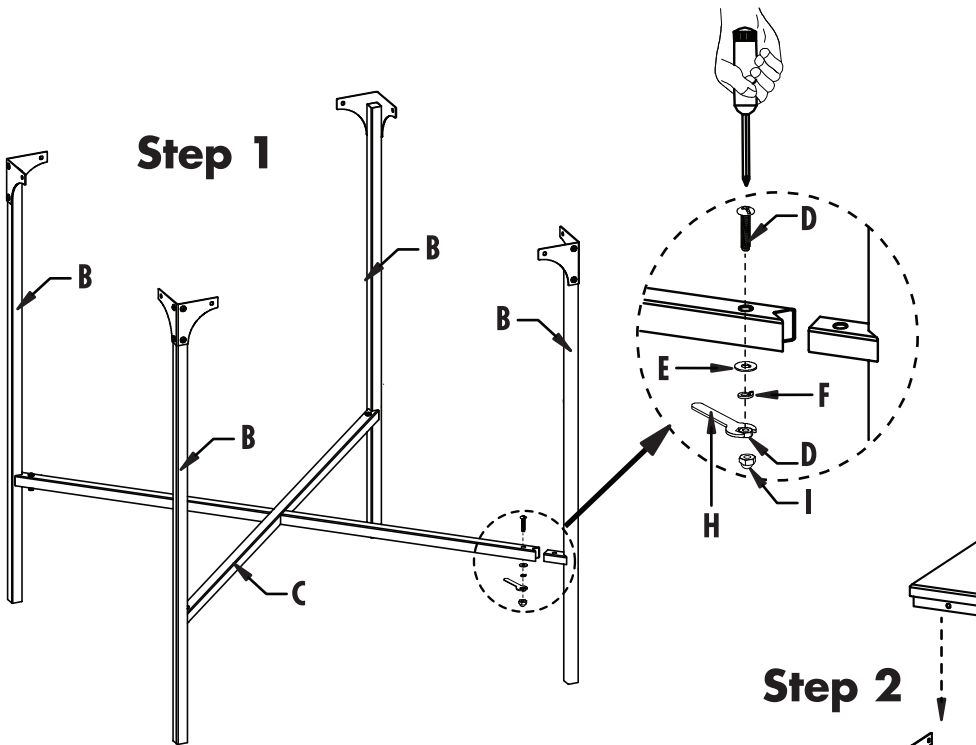

H-D® NOSTALGIC BAR & SHIELD SQUARE CAFÉ TABLE ASSEMBLY INSTRUCTIONS

V02

PARTS LIST		QTY
A	Wood Table Top	1
B	Legs	4
C	Leg Brace	1
D	Screws	16
E	Washers	16
F	Lock Washers	16
G	Nuts	16
H	Wrench	1
I	Cap Nut	4