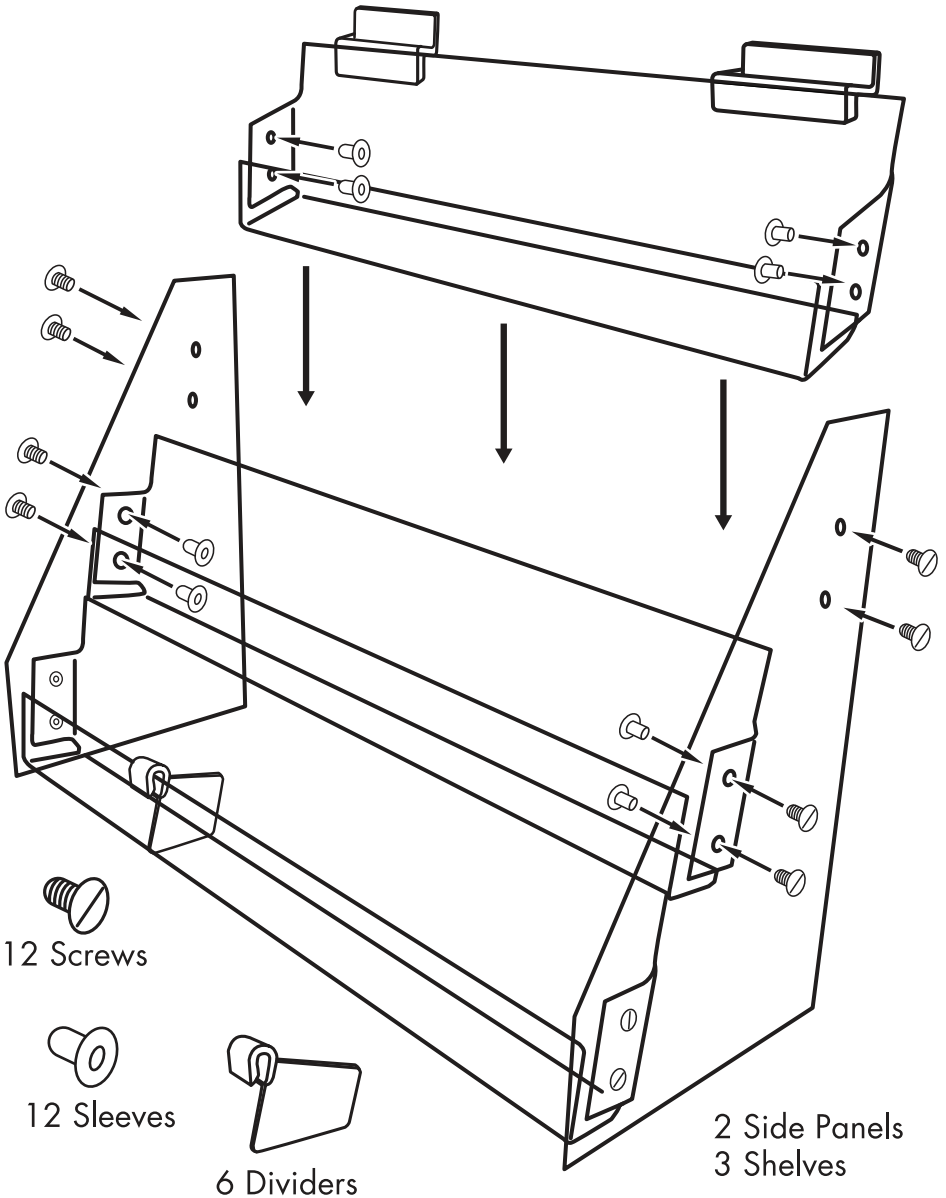

GREETING CARD DISPLAY RACK INSTRUCTIONS

To clean wipe with a soft cloth. Use a solution of dish detergent and water if needed, rinse and dry immediately. Do not use a corrosive cleaner or chemical it may scratch the surface.