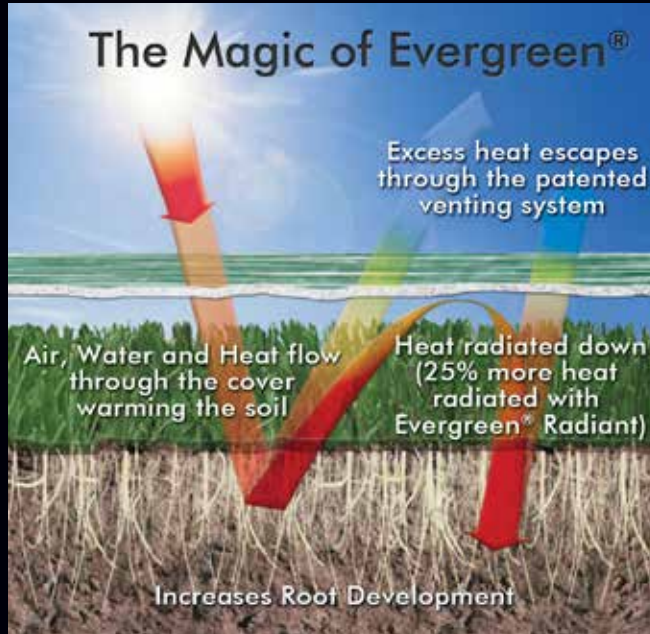

EVERGREEN® TURF COVERS

HOW IT WORKS

Air, water and heat flow through the cover, warming the soil and temperature underneath the cover, which improves the root structure of the turf and helps seeds to germinate faster.

Any excess heat created in this greenhouse environment escapes through the patented venting system and a balanced exchange occurs. Evergreen® provides an optimal environment for protection and accelerated growth for all types of turf applications - no other cover compares!

SMART EDGE TECHNOLOGY™

Only Evergreen® has the revolutionary *SMART EDGE TECHNOLOGY™*. The secret is the patented lace coating, which provides integrity for the cover without the need for hems and grommets. The cover will not pull apart in the middle, providing protection against turf damage. Unlike other tightly woven covers which restrict airflow, the lace coating on Evergreen® allows for the right amount of ventilation. Every Evergreen® cover can be cut or shaped with ordinary scissors, without the edges fraying or damaging the cover.

- Evergreen®'s edges will not fray when cut
- Evergreen® can be cut to any size or shape
- All Evergreen® covers come with SMART EDGE TECHNOLOGY™