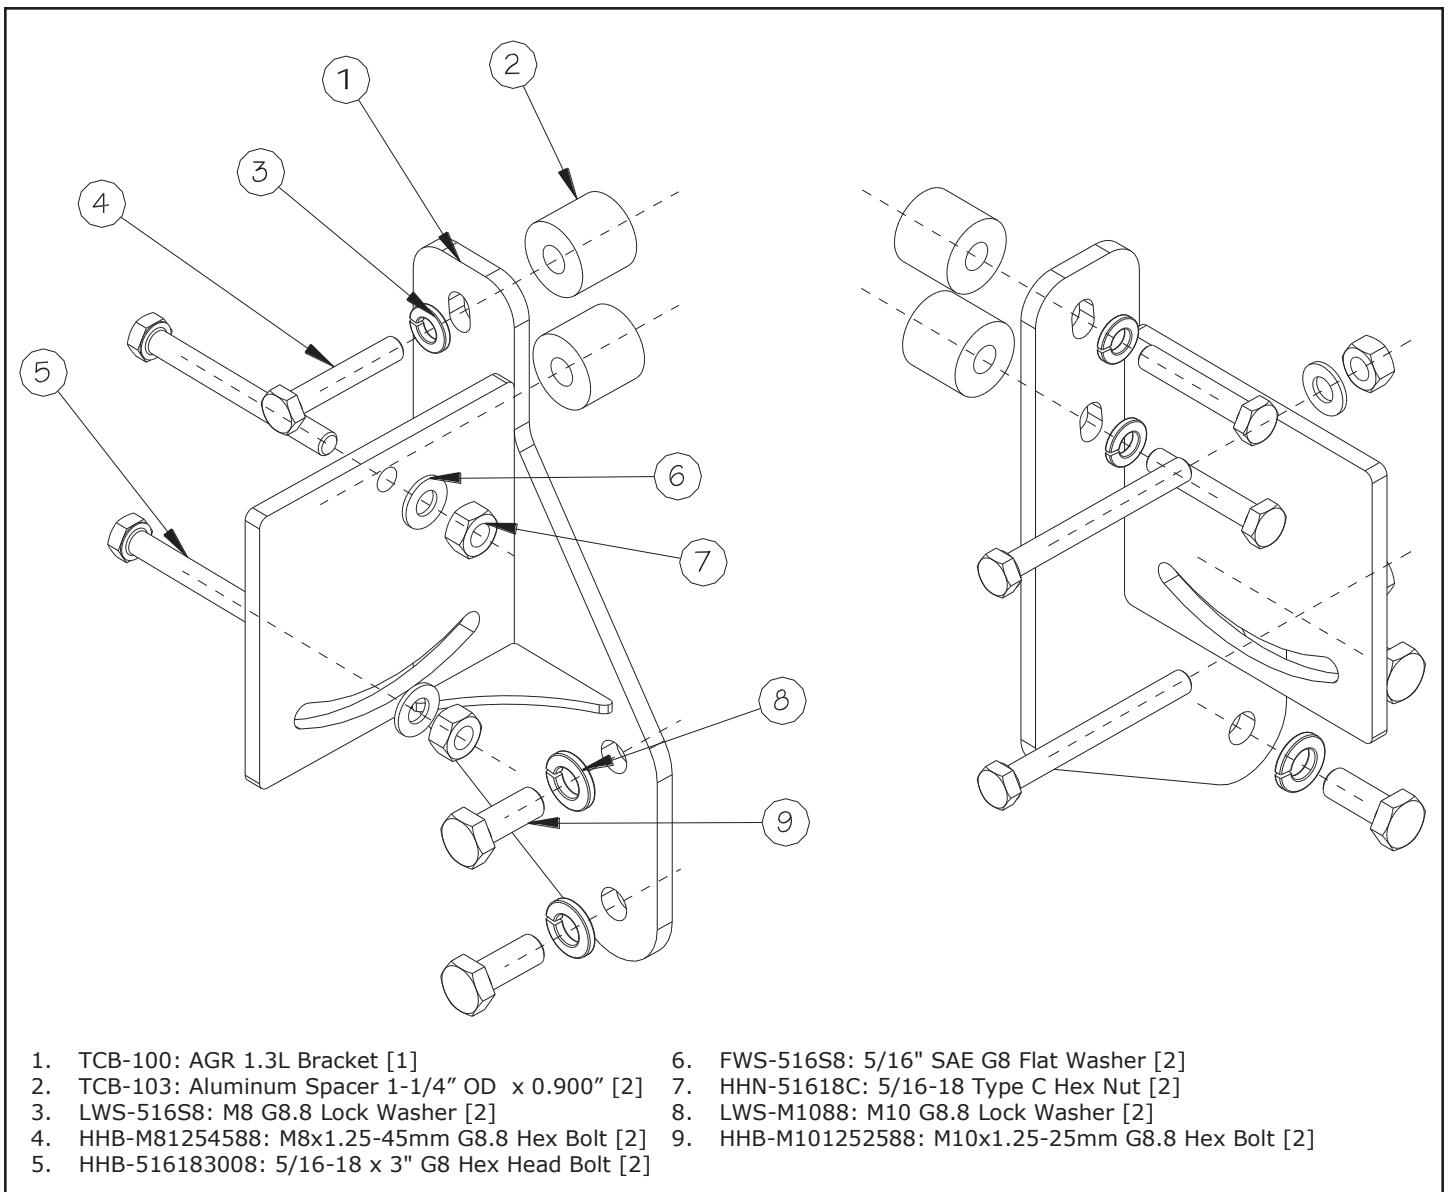

TCB-001 - INSTURCTIONS

SPIDERTRAX TC PUMP BRACKET KIT 1.3L - SAMURAI

GENERAL DESCRIPTION

The Spidertrax TC Pump Bracket Kit is the perfect solution for upgrading your existing power steering or setting up a power steering pump for the first time. The Spidertrax TC Pump Bracket will allow you to install a high performance TC Pump on a Suzuki 1.3L motor. Both the OEM Sidekick or Toyota power steering boxes will work great with the high flow TC pump. The steering effort with this pump will be dramatically improved over OEM ones. In addition this same high flow TC Pump is used for ram assist steering setups [just in case you add ram assist in the future]. Follow the diagram below for proper hardware orientation.

SPIDERTRAX INC ~ Phone: (800) 286-0898 ~ **Web:** www.spidertrax.com

Fig. 1