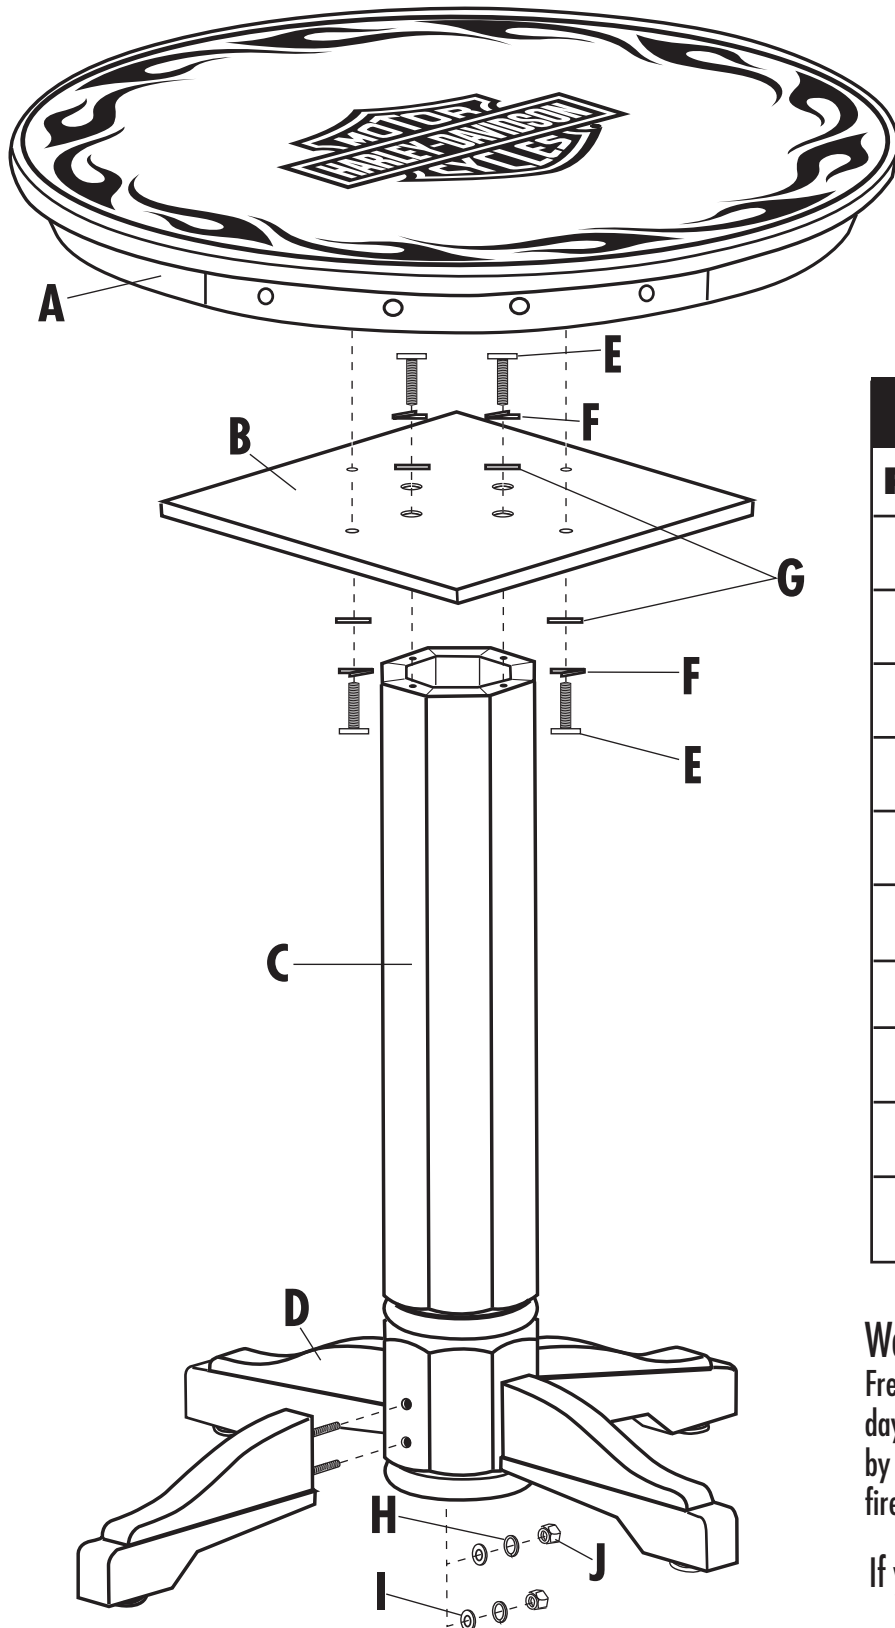

Wood Pub Table Assembly Instructions

Congratulations on your purchase of a Harley-Davidson® Wood Pub Table.

The utmost care has gone into the design and manufacturing of this product.

Please read these instructions carefully.

Parts List

Part	Description	Qty
A	Table Top	1
B	Wood Plate	1
C	Pedestal	1
D	Legs	4
E	Bolt 5/16" x 1-1/4"	8
F	Lock Washer 5/16"	8
G	Metal Washer 5/16"	8
H	Lock Washer 3/8"	8
I	Metal Washer 3/8"	8
J	Nut 3/8"	8