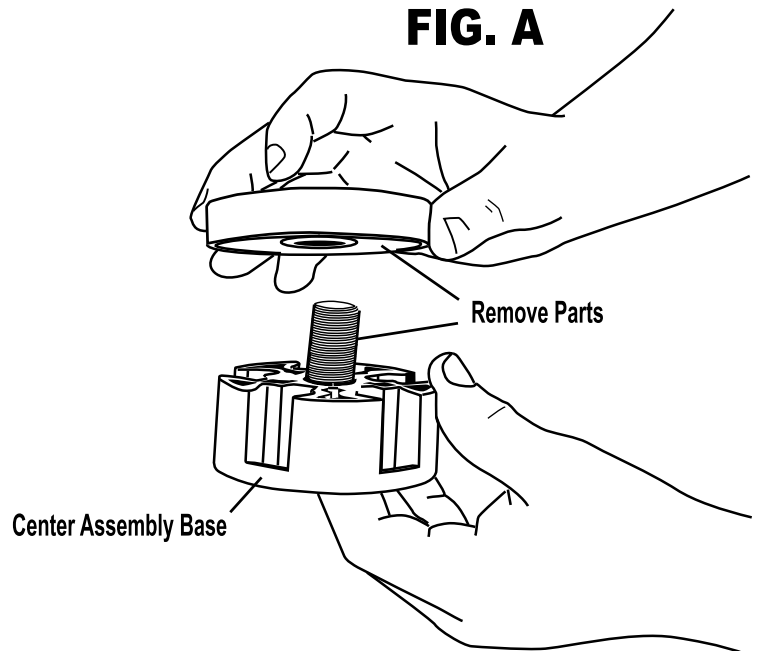

INSTALLATION INSTRUCTIONS

CAFE TABLE

Qty.	PARTS LIST
1	Table Top
1	Pole
1	Shaft
1	Center Base Assembly
5	Legs

Qty.	HARDWARE LIST
2	Washers
2	Lock Washers
2	Nut
1	Socket Tool

FIG. A

STEP 1: Locate the center base assembly, remove the nut, bolt and the top part. Do not discard, set them aside for future reassembly See **FIG A**.

STEP 2: Insert each leg into the five slots of the bottom part of the center base assembly See **FIG B**.

STEP 3: Reassemble the center base assembly with the five legs in place. Insert bolt from the bottom and place the top cover over it See **FIG C**. Attach the nut then fully tighten See **FIG D**.

STEP 4: Set the table top upside down on a clean flat surface. Insert the threaded shaft with washer and lock washer into table. Screw the shaft in, adjust nut and tighten to secure shaft in place **See FIG E.**

STEP 5: Locate the notched out end of the pole, lower the notch out end of the pole over the shaft. Align the notched out area with the plastic lip in the track of the table top support, locking the table top in place. **See FIG F.**