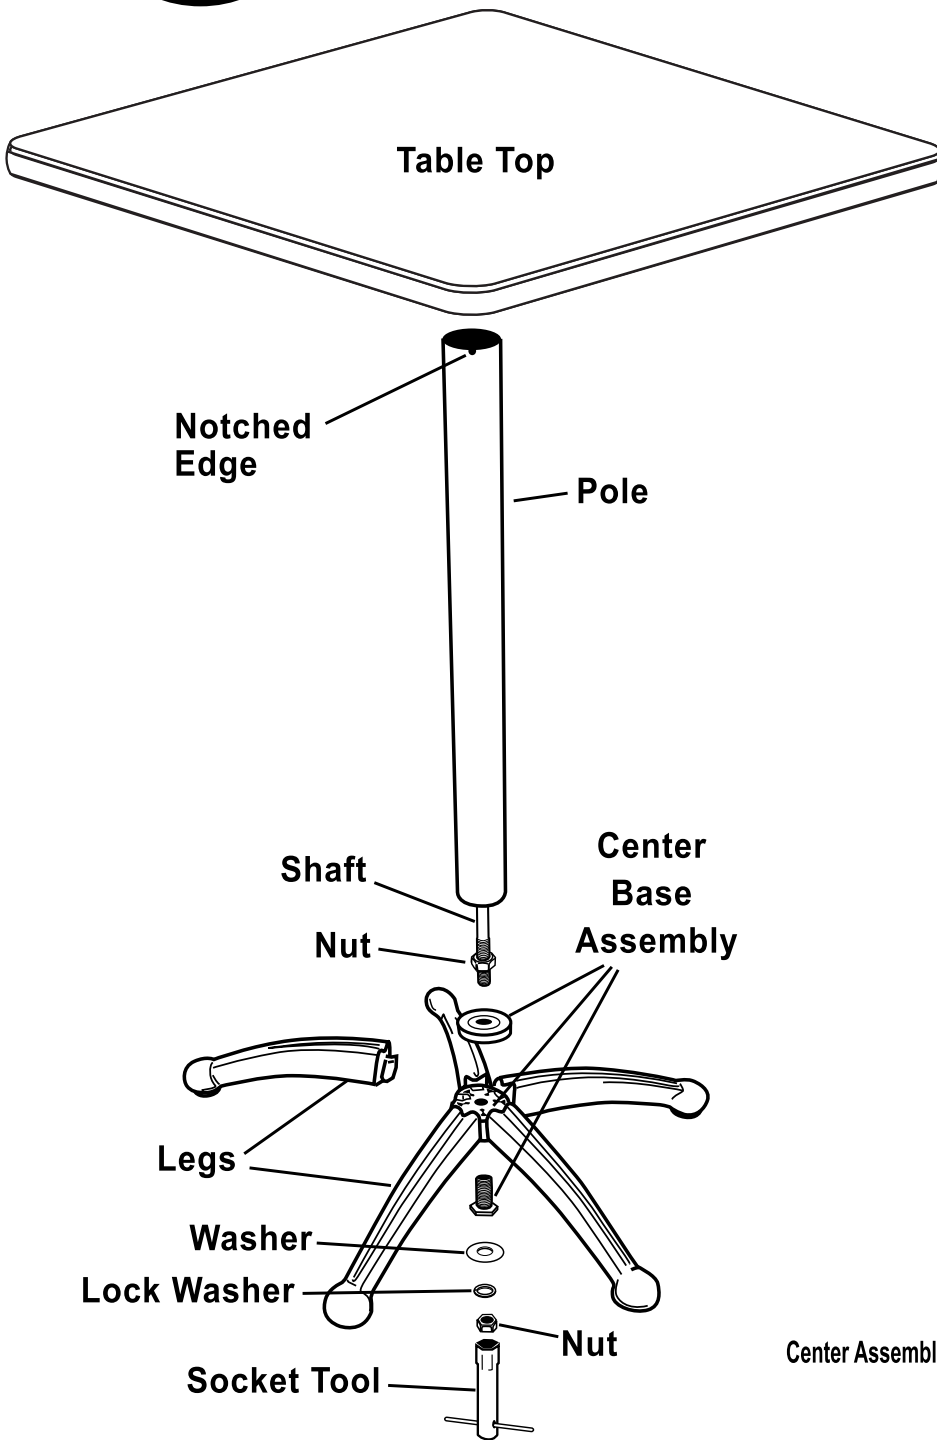

INSTALLATION INSTRUCTIONS

CAFE TABLE

Qty.	PARTS LIST
1	Table Top
1	Pole
1	Shaft
1	Center Base Assembly
5	Legs

Qty.	HARDWARE LIST
2	Washers
2	Lock Washers
2	Nut
1	Socket Tool

FIG. A

STEP 1: Locate the center base assembly, remove the nut, bolt and the top part. Do not discard, set them aside for future reassembly See **FIG A**.

STEP 2: Insert each leg into the five slots of the bottom part of the center base assembly See **FIG B**.

STEP 3: Reassemble the center base assembly with the five legs in place. Insert bolt from the bottom and place the top cover over it See **FIG C**. Attach the nut then fully tighten See **FIG D**.

STEP 4: Set the table top upside down on a clean flat surface. Insert the threaded shaft with washer and lock washer into table. Screw the shaft in, adjust nut and tighten to secure shaft in place **See FIG E.**

STEP 5: Locate the notched out end of the pole, lower the notch out end of the pole over the shaft. Align the notched out area with the plastic lip in the track of the table top support, locking the table top in place. **See FIG F.**