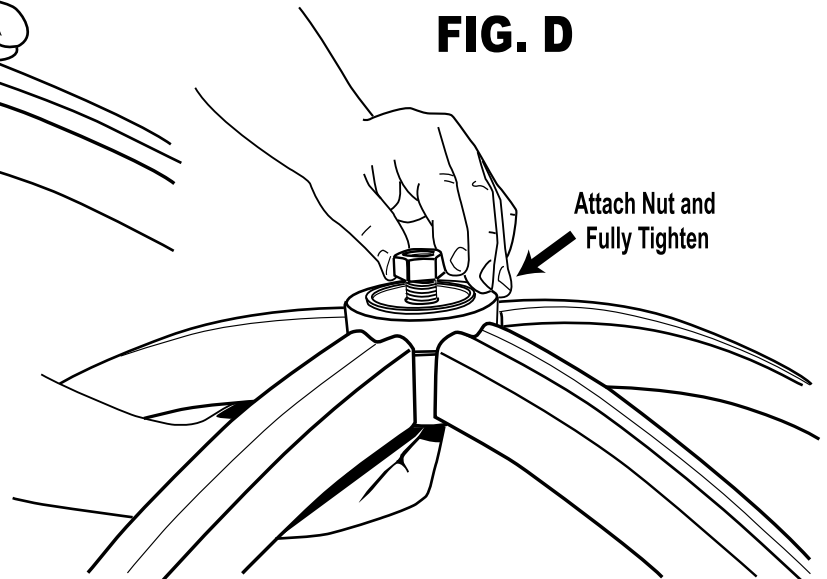

INSTALLATION INSTRUCTIONS

CAFE TABLE

Qty.	PARTS LIST
1	Table Top
1	Pole
1	Shaft
1	Center Base Assembly
5	Legs

Qty.	HARDWARE LIST
2	Washers
2	Lock Washers
2	Nut
1	Socket Tool

FIG. A

STEP 1: Locate the center base assembly, remove the nut, bolt and the top part. Do not discard, set them aside for future reassembly See **FIG A**.

STEP 2: Insert each leg into the five slots of the bottom part of the center base assembly See **FIG B**.

STEP 3: Reassemble the center base assembly with the five legs in place. Insert bolt from the bottom and place the top cover over it See **FIG C**. Attach the nut then fully tighten See **FIG D**.

STEP 4: Set the table top upside down on a clean flat surface. Insert the threaded shaft with washer and lock washer into table. Screw the shaft in, adjust nut and tighten to secure shaft in place **See FIG E.**

STEP 5: Locate the notched out end of the pole, lower the notch out end of the pole over the shaft. Align the notched out area with the plastic lip in the track of the table top support, locking the table top in place. **See FIG F.**