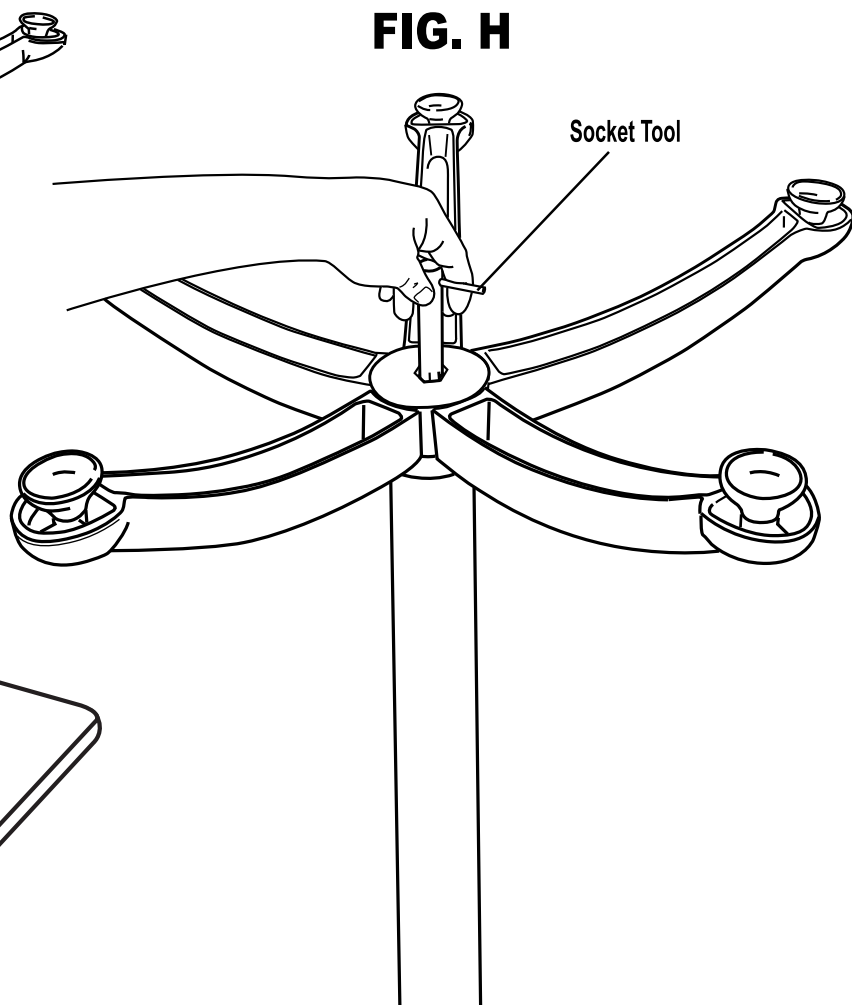

STEP 6: Set the assembled legs down onto shaft **See FIG G**. Insert washer, lock washer and nut. Use the supplied socket tool to secure the base into place **See FIG H**. Turn table right side up and enjoy!

Maintenance:

Use a soft cloth and a non-abrasive multipurpose glass cleaner.

Warranty:

Free replacement of any part that fails within one year from day of manufacture, excluding shipping costs. Void if damaged by misuse, accidents, alterations, failure to follow instructions, fire, flood, and acts of God. If you have any questions or comments, please contact your retailer.

BrandedProducts.com

Ace Product Management Group, Inc. Milwaukee, WI U.S.A
Manufactured under license from Harley-Davidson Motor Co.
© 2007 All Rights Reserved.

Ace Product Management Group, Inc.
Milwaukee, WI U.S.A.