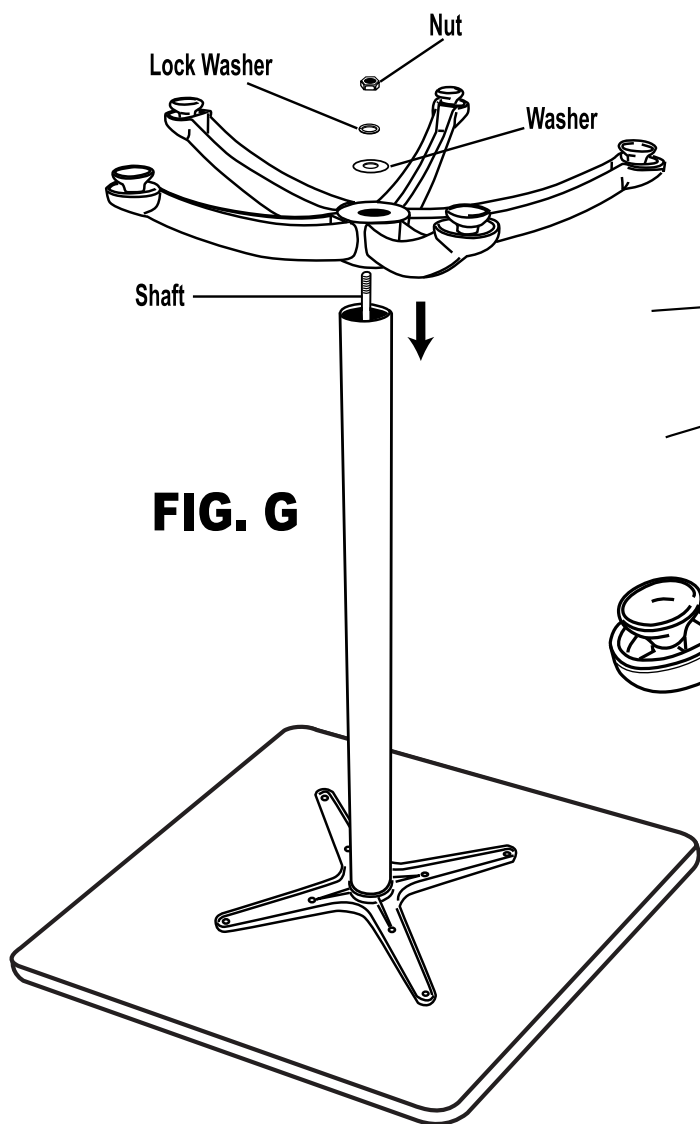

STEP 6: Set the assembled legs down onto shaft **See FIG G**. Insert washer, lock washer and nut. Use the supplied socket tool to secure the base into place **See FIG H**. Turn table right side up and enjoy!

Maintenance:

Use a soft cloth and a non-abrasive multipurpose glass cleaner.

Warranty:

Free replacement of any part that fails within one year from day of manufacture, excluding shipping costs. Void if damaged by misuse, accidents, alterations, failure to follow instructions, fire, flood, and acts of God. If you have any questions or comments, please contact your retailer.

BrandedProducts.com

Ace Product Management Group, Inc. Milwaukee, WI U.S.A
Manufactured under license from Harley-Davidson Motor Co.
© 2007 All Rights Reserved.

Ace Product Management Group, Inc.
Milwaukee, WI U.S.A.