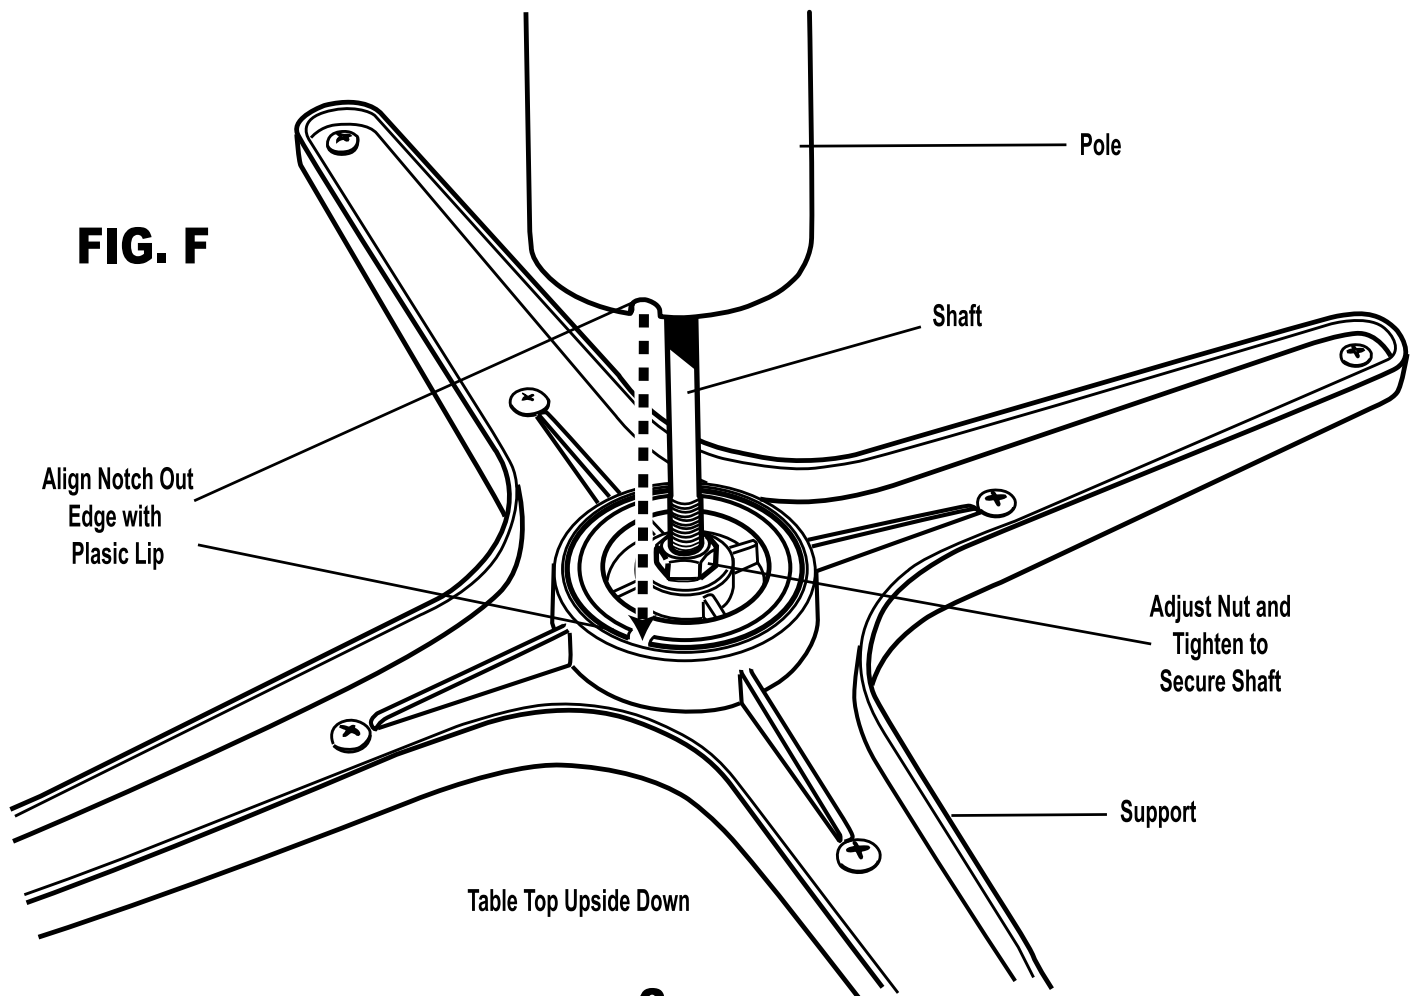

INSTALLATION INSTRUCTIONS

CAFE TABLE

Qty.	PARTS LIST
1	Table Top
1	Pole
1	Shaft
1	Center Base Assembly
5	Legs

Qty.	HARDWARE LIST
2	Washers
2	Lock Washers
2	Nut
1	Socket Tool

FIG. A

STEP 1: Locate the center base assembly, remove the nut, bolt and the top part. Do not discard, set them aside for future reassembly See **FIG A**.

STEP 2: Insert each leg into the five slots of the bottom part of the center base assembly See **FIG B**.

STEP 3: Reassemble the center base assembly with the five legs in place. Insert bolt from the bottom and place the top cover over it See **FIG C**. Attach the nut then fully tighten See **FIG D**.

STEP 4: Set the table top upside down on a clean flat surface. Insert the threaded shaft with washer and lock washer into table. Screw the shaft in, adjust nut and tighten to secure shaft in place **See FIG E.**

STEP 5: Locate the notched out end of the pole, lower the notch out end of the pole over the shaft. Align the notched out area with the plastic lip in the track of the table top support, locking the table top in place. **See FIG F.**