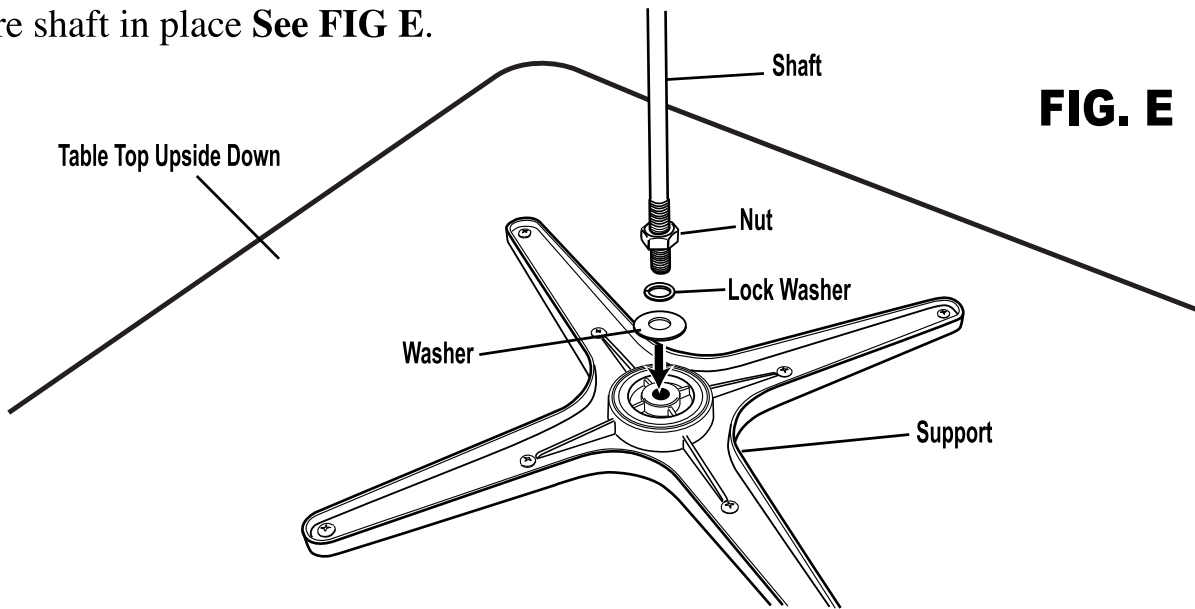

INSTALLATION INSTRUCTIONS

CAFE TABLE

Qty.	PARTS LIST
1	Table Top
1	Pole
1	Shaft
1	Center Base Assembly
5	Legs

Qty.	HARDWARE LIST
2	Washers
2	Lock Washers
2	Nut
1	Socket Tool

FIG. A

STEP 1: Locate the center base assembly, remove the nut, bolt and the top part. Do not discard, set them aside for future reassembly See **FIG A**.

STEP 2: Insert each leg into the five slots of the bottom part of the center base assembly See **FIG B**.

STEP 3: Reassemble the center base assembly with the five legs in place. Insert bolt from the bottom and place the top cover over it See **FIG C**. Attach the nut then fully tighten See **FIG D**.

STEP 4: Set the table top upside down on a clean flat surface. Insert the threaded shaft with washer and lock washer into table. Screw the shaft in, adjust nut and tighten to secure shaft in place **See FIG E.**

STEP 5: Locate the notched out end of the pole, lower the notch out end of the pole over the shaft. Align the notched out area with the plastic lip in the track of the table top support, locking the table top in place. **See FIG F.**