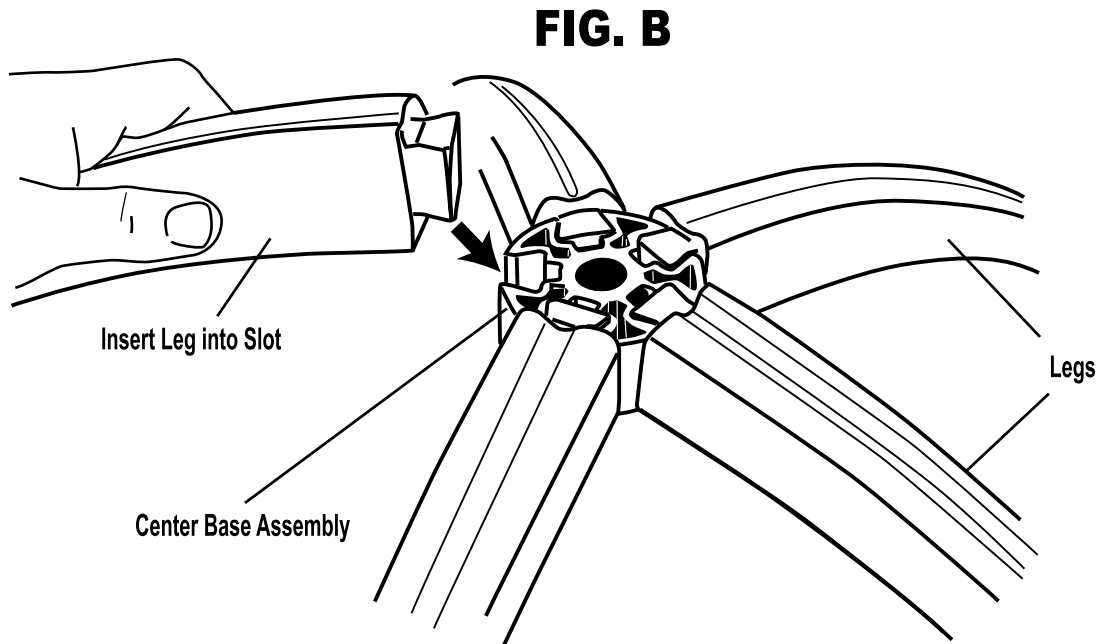

INSTALLATION INSTRUCTIONS

CAFE TABLE

Qty.	PARTS LIST
1	Table Top
1	Pole
1	Shaft
1	Center Base Assembly
5	Legs

Qty.	HARDWARE LIST
2	Washers
2	Lock Washers
2	Nut
1	Socket Tool

FIG. A

STEP 1: Locate the center base assembly, remove the nut, bolt and the top part. Do not discard, set them aside for future reassembly See **FIG A**.

STEP 2: Insert each leg into the five slots of the bottom part of the center base assembly See **FIG B**.

STEP 3: Reassemble the center base assembly with the five legs in place. Insert bolt from the bottom and place the top cover over it See **FIG C**. Attach the nut then fully tighten See **FIG D**.

STEP 4: Set the table top upside down on a clean flat surface. Insert the threaded shaft with washer and lock washer into table. Screw the shaft in, adjust nut and tighten to secure shaft in place **See FIG E.**

STEP 5: Locate the notched out end of the pole, lower the notch out end of the pole over the shaft. Align the notched out area with the plastic lip in the track of the table top support, locking the table top in place. **See FIG F.**