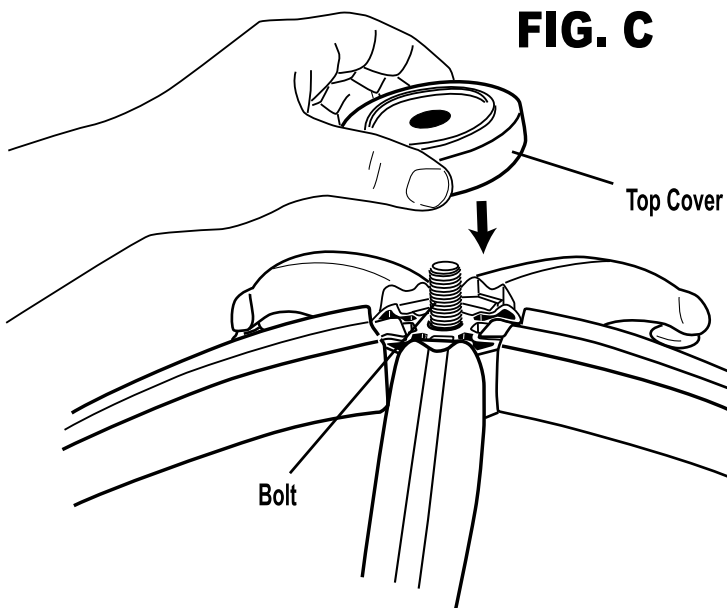

INSTALLATION INSTRUCTIONS

CAFE TABLE

Qty.	PARTS LIST
1	Table Top
1	Pole
1	Shaft
1	Center Base Assembly
5	Legs

Qty.	HARDWARE LIST
2	Washers
2	Lock Washers
2	Nut
1	Socket Tool

FIG. A

STEP 1: Locate the center base assembly, remove the nut, bolt and the top part. Do not discard, set them aside for future reassembly See **FIG A**.

STEP 2: Insert each leg into the five slots of the bottom part of the center base assembly See **FIG B**.

STEP 3: Reassemble the center base assembly with the five legs in place. Insert bolt from the bottom and place the top cover over it See **FIG C**. Attach the nut then fully tighten See **FIG D**.

STEP 4: Set the table top upside down on a clean flat surface. Insert the threaded shaft with washer and lock washer into table. Screw the shaft in, adjust nut and tighten to secure shaft in place **See FIG E.**

STEP 5: Locate the notched out end of the pole, lower the notch out end of the pole over the shaft. Align the notched out area with the plastic lip in the track of the table top support, locking the table top in place. **See FIG F.**