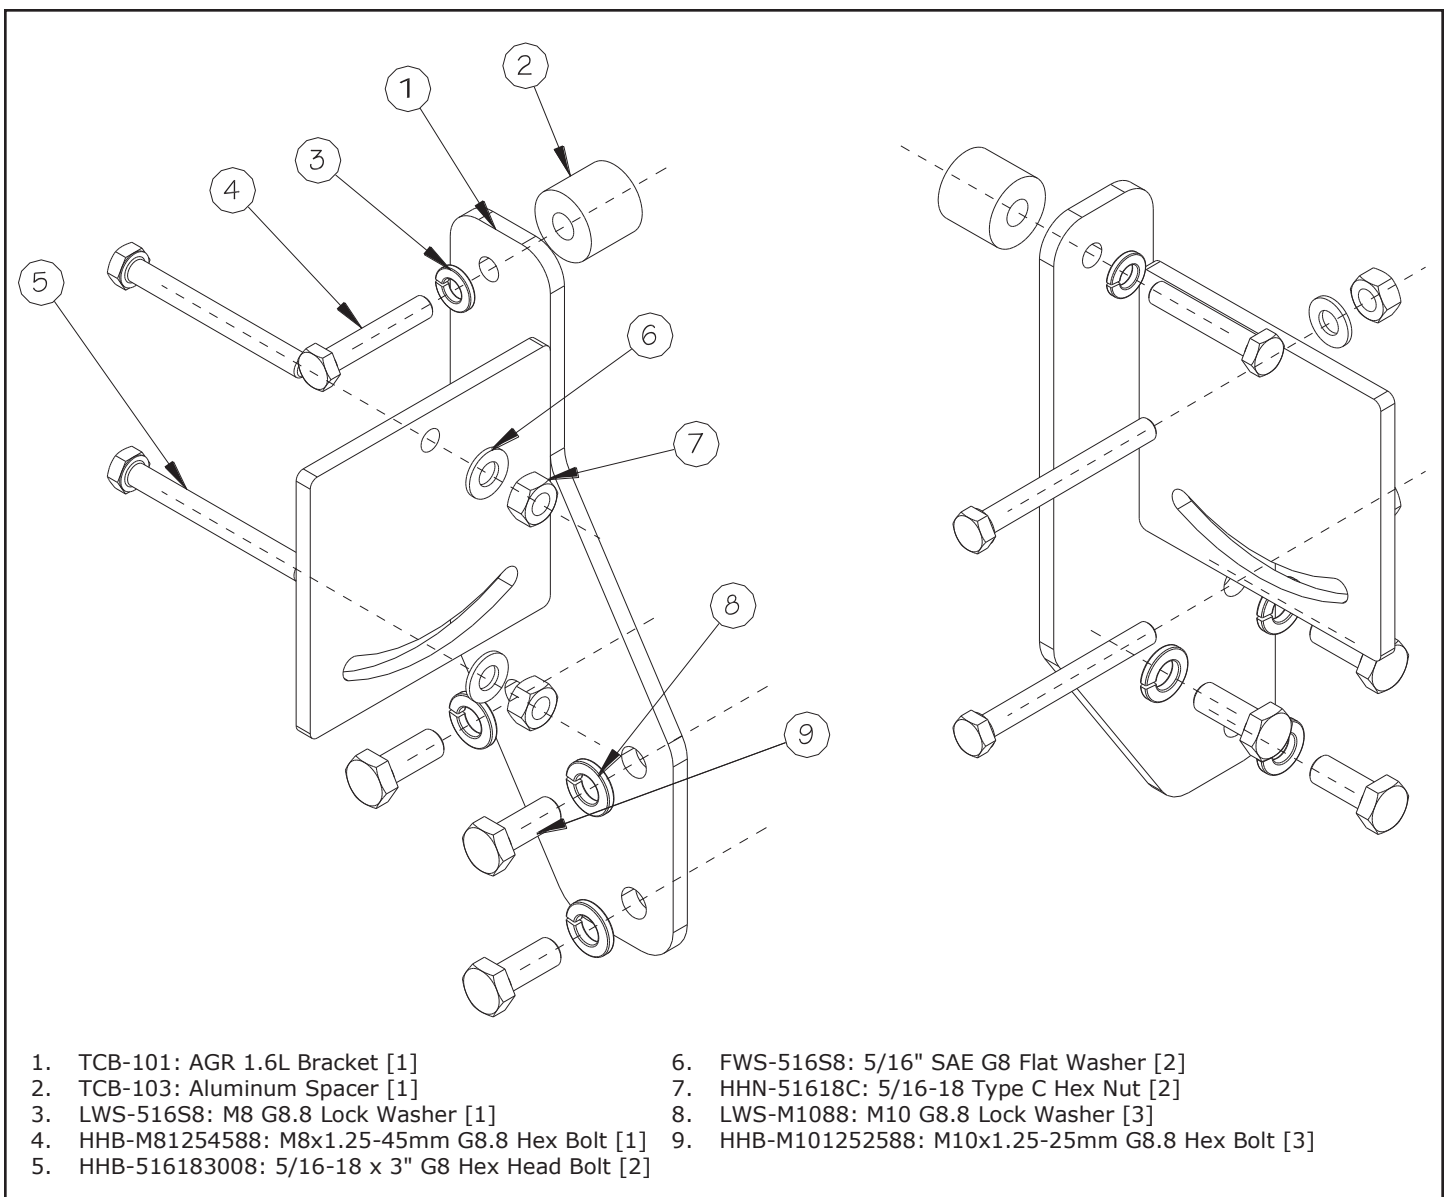

TCB-002 - INSTURCTIONS

SPIDERTRAX TC PUMP BRACKET KIT 1.6L - SAMURAI

GENERAL DESCRIPTION

The Spidertrax TC Pump Bracket Kit is the perfect solution for upgrading your existing power steering or setting up a power steering pump for the first time. The Spidertrax TC Pump Bracket will allow you to install a high performance TC Pump on a Suzuki 1.6L motor. Both the OEM Sidekick or Toyota power steering boxes will work great with the high flow TC pump. The steering effort with this pump will be dramatically improved over OEM ones. In addition this same high flow TC Pump is used for ram assist steering setups [just in case you add ram assist in the future]. Follow the diagram below for proper hardware orientation.

SPIDERTRAX INC ~ Phone: (800) 286-0898 ~ **Web:** www.spidertrax.com

Fig. 1