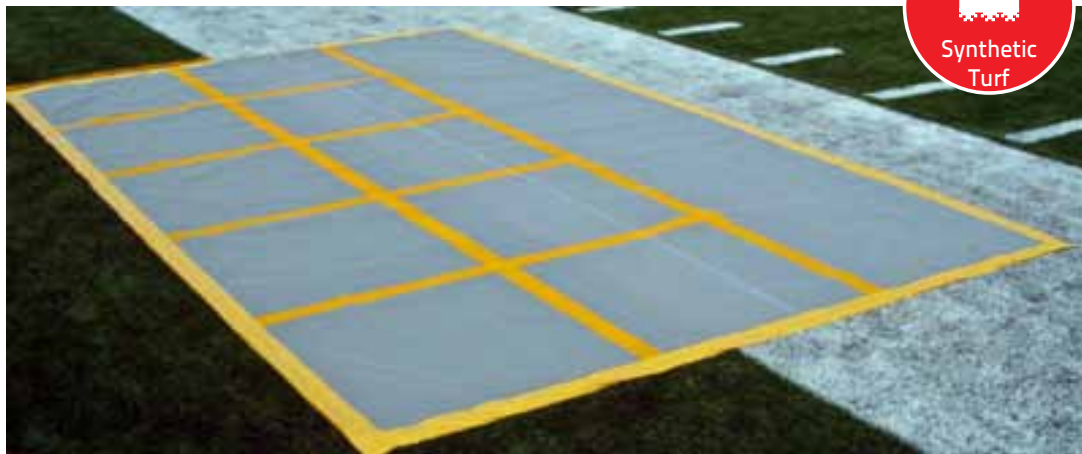

Longer protectors come in two sections and can be easily joined with Velcro hook and loop straps. Double-stitched vinyl edging is bright and highly visible.

- ▶ Light and easy to handle
- ▶ Tough material stands up to steel tipped cleats and shoes
- ▶ Allows rain and other liquids to drain through
- ▶ Wind-proof without steaks or staples

-Bob Hallas, Director of Outdoor Facilities, Purdue University

Enkamat Plus

Standard Grey

Enkamat Plus is tough polyester fabric bound to a three-dimensional nylon core. It can withstand heavy traffic without crushing or suffocating the turf below. Enkamat sideline matting is designed to meet all professional, college and high-school standard sideline dimensions. Installation is simple and Enkamat can be rolled up for simple storage.

-Ross Kurcab, Turf Manager, Denver Broncos

Geotextile

Light Green

Grey

Because many football fields are used for soccer, lacrosse and field hockey the benches often fall within the confines of these larger playing fields. Made from recycled polyester fabrics, the 16oz Geotextile sideline covers are an effective and affordable turf protection. Needle-punched fabric allows grass to breathe while the surface is shielded from cleats and seating.

- ▶ Lightweight and flexible
- ▶ Quick and easy installation
- ▶ Multi-use for many sports
- ▶ Minimal storage space
- ▶ Smooth, walkable surface
- ▶ Cost-effective

Huddlezone

A clever invention to protect a small section of your field while organizing your team. Huddle Zone™ is made of industrial matrix fabric with a 3' square for each player.