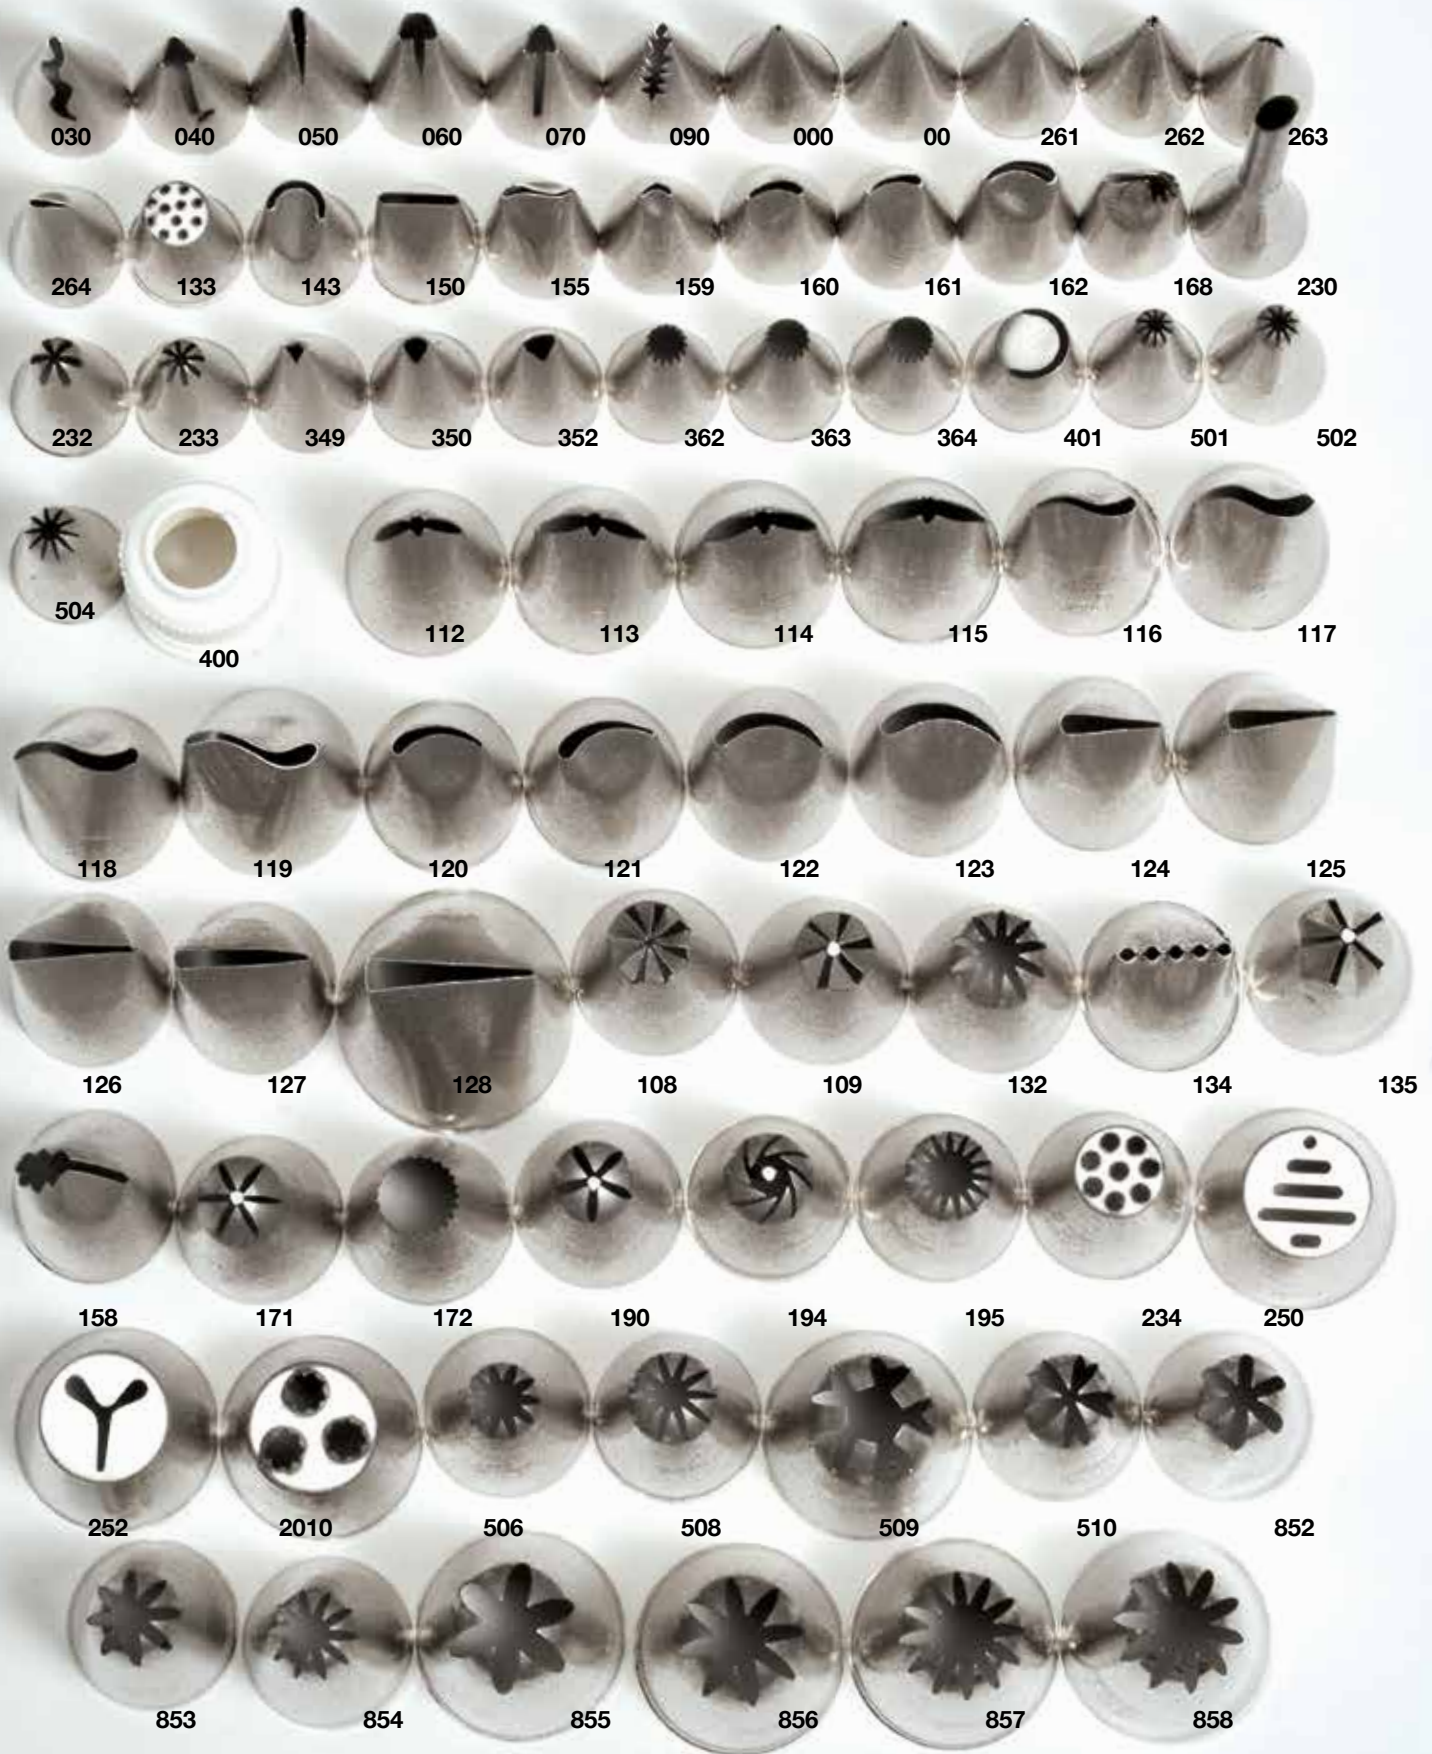

DECORATING SETS & TOOLS

The examples shown represent a fraction of the Ateco tubes available, and each tube can achieve many designs by changing techniques and pressure, making your only limitation your imagination.

DECORATING SETS & TOOLS

All tubes on this page are actual size, fit standard coupler.
 Made of stainless steel. Made in Korea

**All tubes on this page are actual size. Top three rows fit standard coupler.
Made of stainless steel. Made in Korea**

DECORATING SETS & TOOLS

OPENING DIAMETER		APPLICABLE COUPLER				
		PLAIN*	STAR*	CLOSED STAR*	FRENCH	
.16"	5/32"	800	820	840	860	402
.19"	3/16"	801	821	841	861	
.25"	1/4"	802	822	842	862	
.31"	5/16"	803	823	843	863	
.38"	3/8"	804	824	844	864	
.44"	7/16"	805	825	845	865	
.05"	1/2"	806	826	846	866	404
.56"	9/16"	807	827	847	867	
.63"	5/8"	808	828	848	868	
.69"	11/16"	809	829	849	869	

2.15" #791 Not Shown