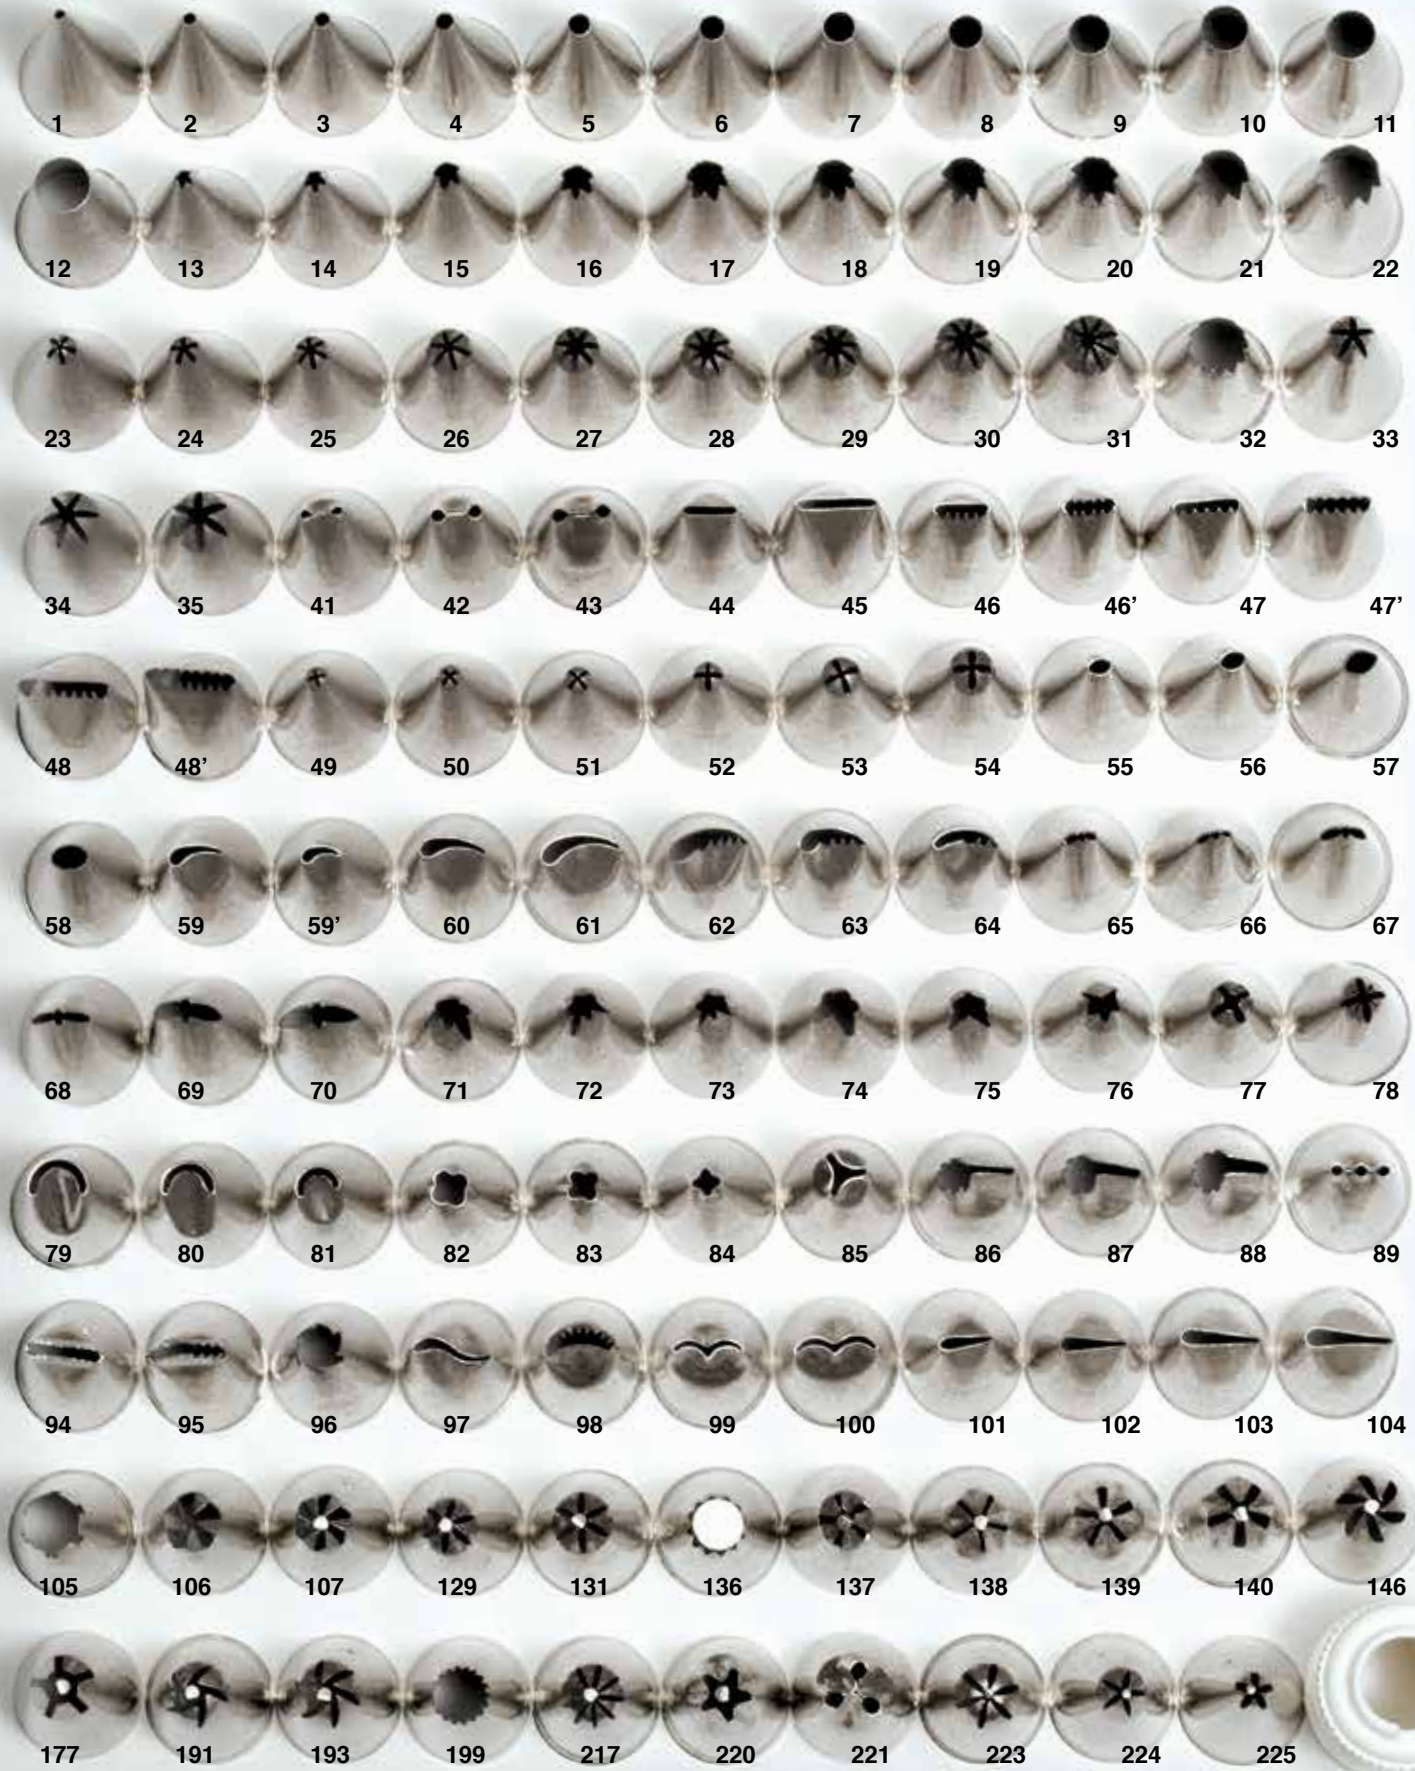

DECORATING SETS & TOOLS

The examples shown represent a fraction of the Ateco tubes available, and each tube can achieve many designs by changing techniques and pressure, making your only limitation your imagination.

DECORATING SETS & TOOLS

All tubes on this page are actual size, fit standard coupler.
 Made of stainless steel. Made in Korea

**All tubes on this page are actual size. Top three rows fit standard coupler.
Made of stainless steel. Made in Korea**

DECORATING SETS & TOOLS

OPENING DIAMETER		APPLICABLE COUPLER				
		PLAIN*	STAR*	CLOSED STAR*	FRENCH	
.16"	5/32"	800	820	840	860	402
.19"	3/16"	801	821	841	861	
.25"	1/4"	802	822	842	862	
.31"	5/16"	803	823	843	863	
.38"	3/8"	804	824	844	864	
.44"	7/16"	805	825	845	865	
.05"	1/2"	806	826	846	866	404
.56"	9/16"	807	827	847	867	
.63"	5/8"	808	828	848	868	
.69"	11/16"	809	829	849	869	

2.15" #791 Not Shown