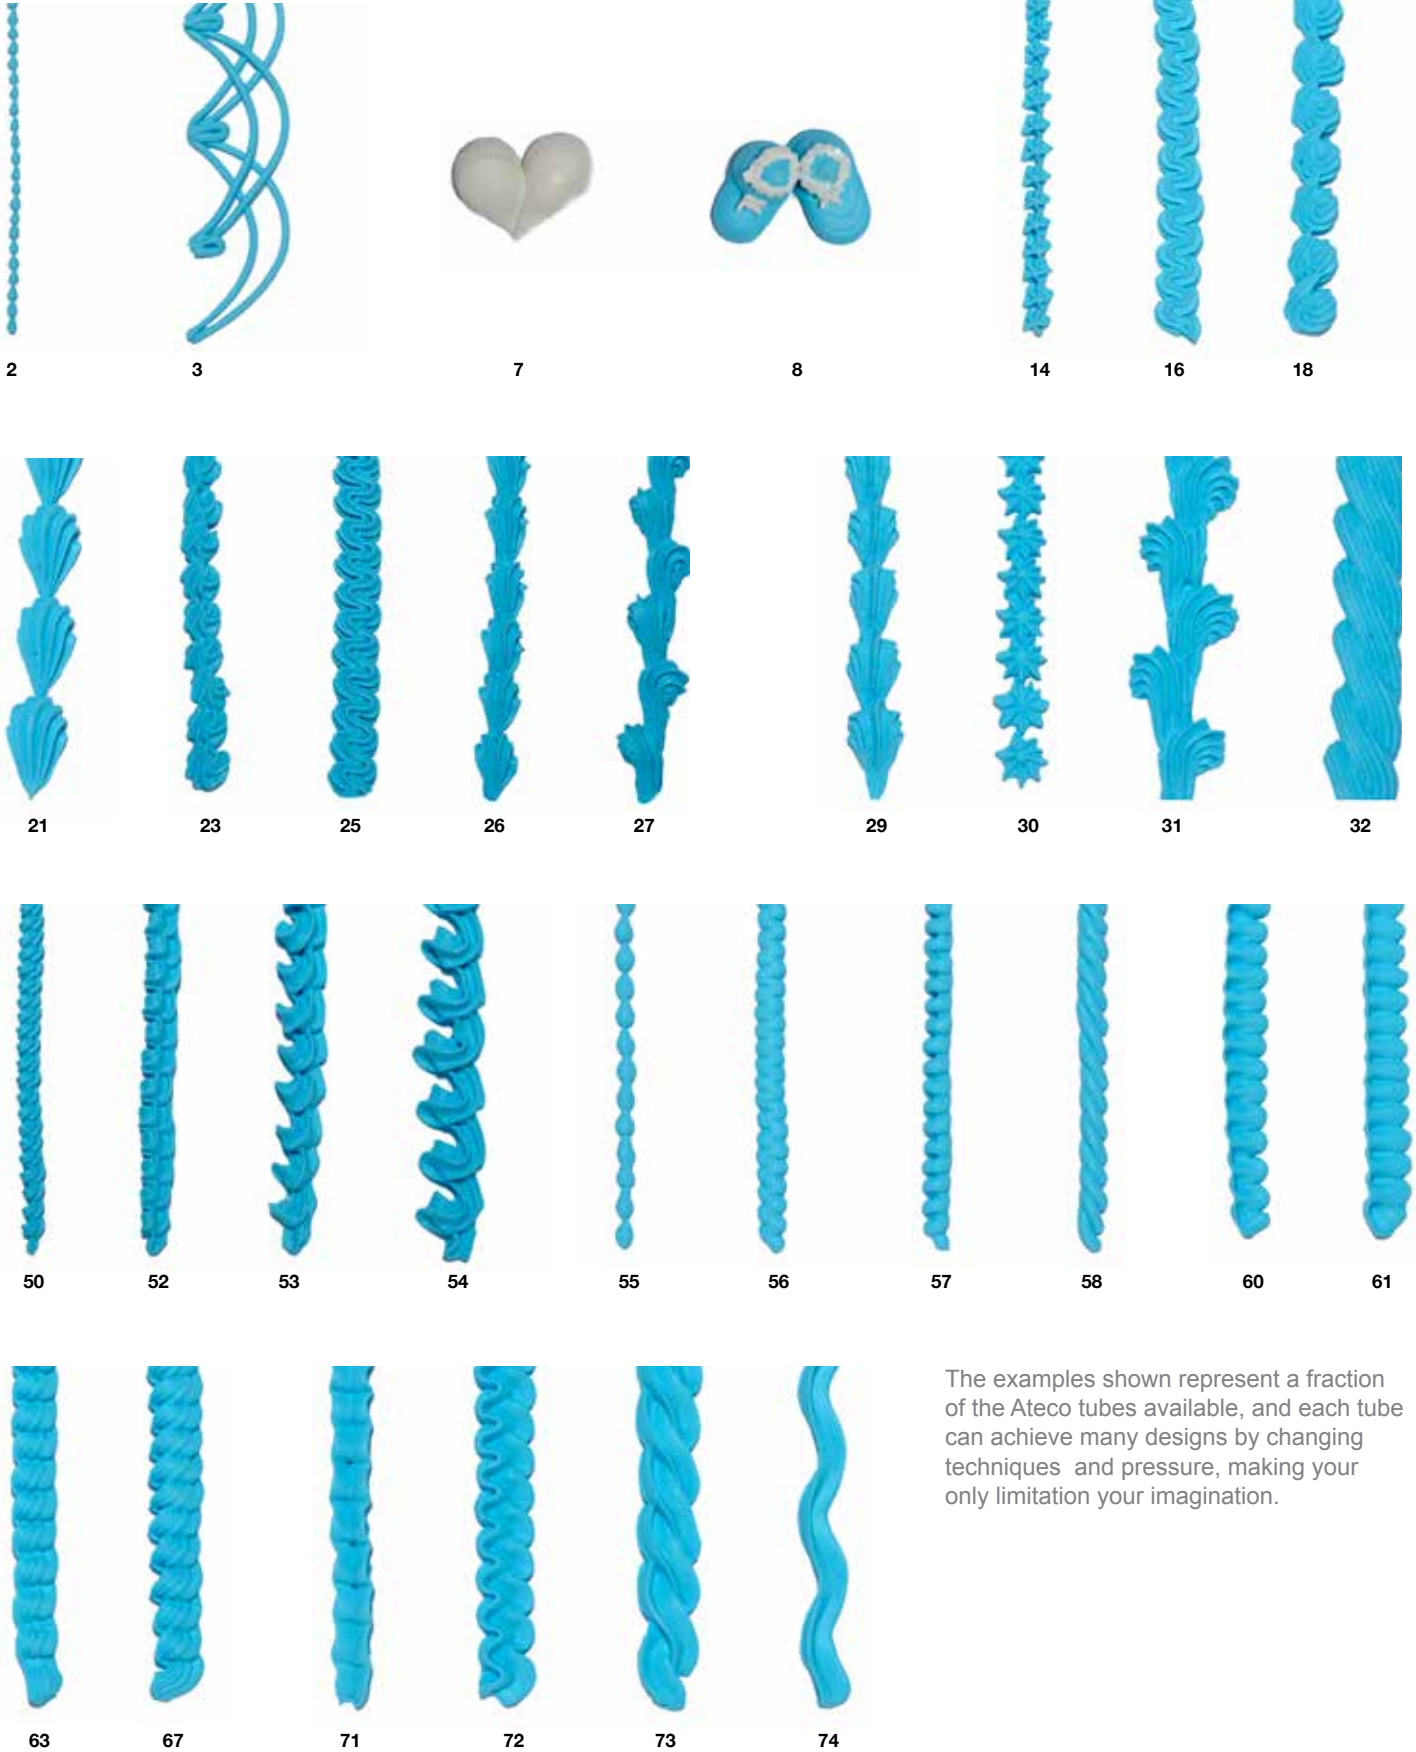

DECORATING SETS & TOOLS

The examples shown represent a fraction of the Ateco tubes available, and each tube can achieve many designs by changing techniques and pressure, making your only limitation your imagination.

DECORATING SETS & TOOLS

All tubes on this page are actual size, fit standard coupler.
 Made of stainless steel. Made in Korea

**All tubes on this page are actual size. Top three rows fit standard coupler.
Made of stainless steel. Made in Korea**

DECORATING SETS & TOOLS

OPENING DIAMETER		APPLICABLE COUPLER				
		PLAIN*	STAR*	CLOSED STAR*	FRENCH	
.16"	5/32"	800	820	840	860	402
.19"	3/16"	801	821	841	861	
.25"	1/4"	802	822	842	862	
.31"	5/16"	803	823	843	863	
.38"	3/8"	804	824	844	864	
.44"	7/16"	805	825	845	865	
.05"	1/2"	806	826	846	866	404
.56"	9/16"	807	827	847	867	
.63"	5/8"	808	828	848	868	
.69"	11/16"	809	829	849	869	

2.15" #791 Not Shown