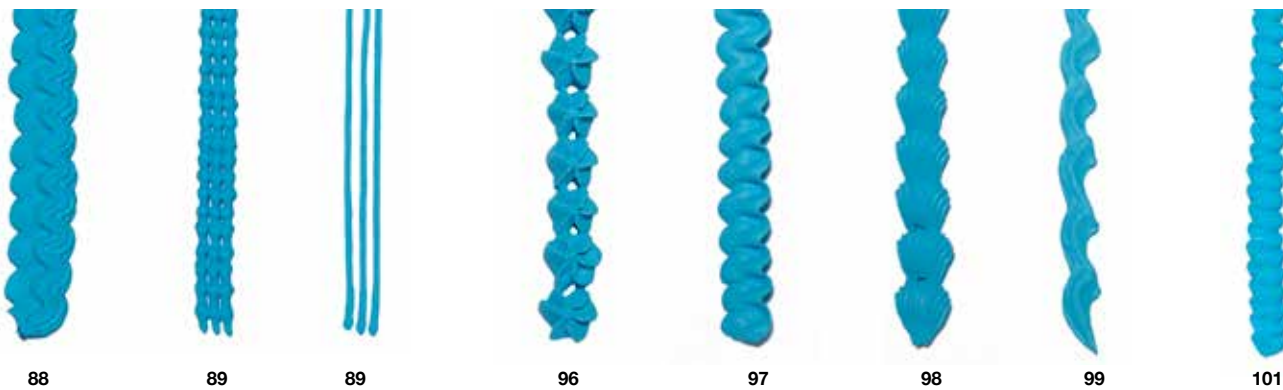

DECORATING SETS & TOOLS

The examples shown represent a fraction of the Ateco tubes available, and each tube can achieve many designs by changing techniques and pressure, making your only limitation your imagination.

DECORATING SETS & TOOLS

All tubes on this page are actual size, fit standard coupler.
 Made of stainless steel. Made in Korea

**All tubes on this page are actual size. Top three rows fit standard coupler.
Made of stainless steel. Made in Korea**

DECORATING SETS & TOOLS

OPENING DIAMETER		APPLICABLE COUPLER				
		PLAIN*	STAR*	CLOSED STAR*	FRENCH	
.16"	5/32"	800	820	840	860	402
.19"	3/16"	801	821	841	861	
.25"	1/4"	802	822	842	862	
.31"	5/16"	803	823	843	863	
.38"	3/8"	804	824	844	864	
.44"	7/16"	805	825	845	865	
.05"	1/2"	806	826	846	866	404
.56"	9/16"	807	827	847	867	
.63"	5/8"	808	828	848	868	
.69"	11/16"	809	829	849	869	

2.15" #791 Not Shown