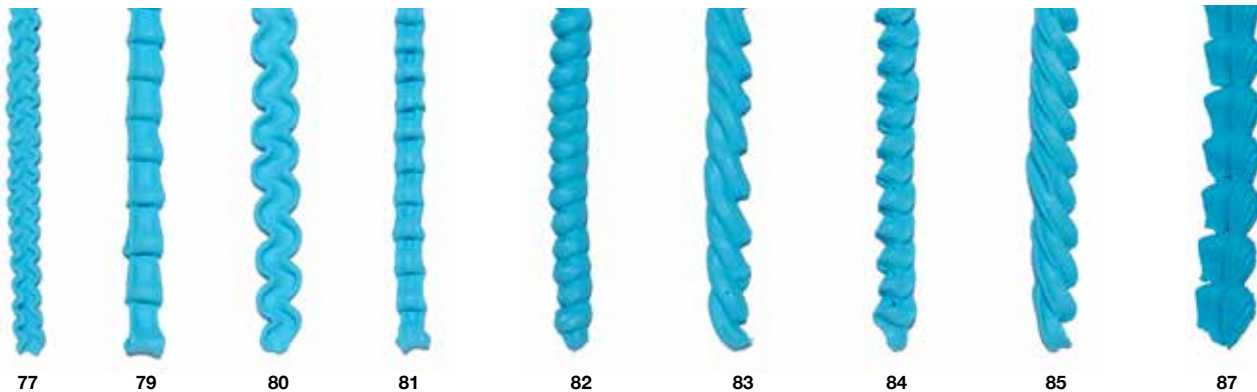

DECORATING SETS & TOOLS

The examples shown represent a fraction of the Ateco tubes available, and each tube can achieve many designs by changing techniques and pressure, making your only limitation your imagination.

DECORATING SETS & TOOLS

All tubes on this page are actual size, fit standard coupler.
 Made of stainless steel. Made in Korea

**All tubes on this page are actual size. Top three rows fit standard coupler.
Made of stainless steel. Made in Korea**

DECORATING SETS & TOOLS

OPENING DIAMETER		APPLICABLE COUPLER				
		PLAIN*	STAR*	CLOSED STAR*	FRENCH	
.16"	5/32"	800	820	840	860	402
.19"	3/16"	801	821	841	861	
.25"	1/4"	802	822	842	862	
.31"	5/16"	803	823	843	863	
.38"	3/8"	804	824	844	864	
.44"	7/16"	805	825	845	865	
.05"	1/2"	806	826	846	866	404
.56"	9/16"	807	827	847	867	
.63"	5/8"	808	828	848	868	
.69"	11/16"	809	829	849	869	

2.15" #791 Not Shown