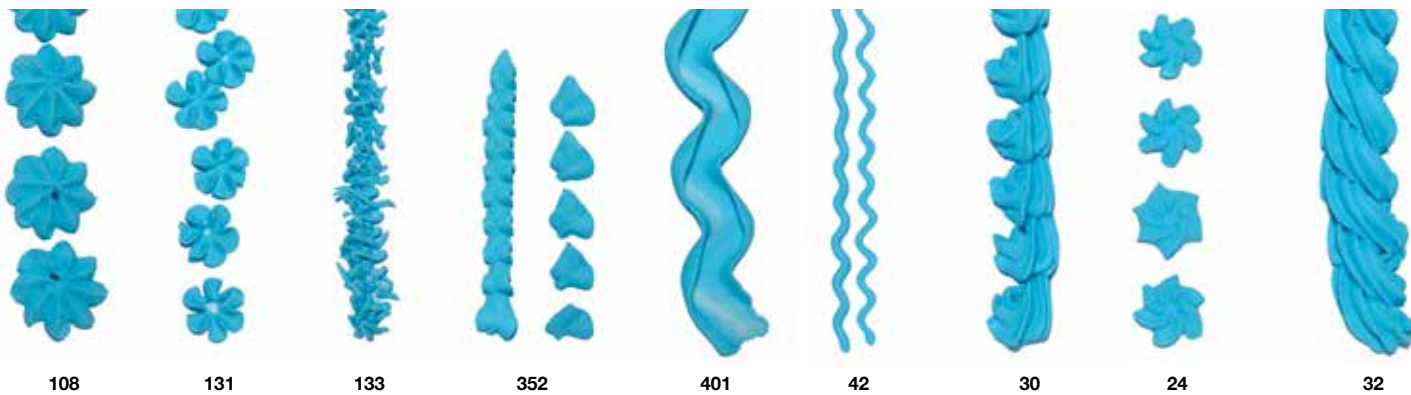

DECORATING SETS & TOOLS

The examples shown represent a fraction of the Ateco tubes available, and each tube can achieve many designs by changing techniques and pressure, making your only limitation your imagination.

DECORATING SETS & TOOLS

All tubes on this page are actual size, fit standard coupler.
 Made of stainless steel. Made in Korea

**All tubes on this page are actual size. Top three rows fit standard coupler.
Made of stainless steel. Made in Korea**

DECORATING SETS & TOOLS

OPENING DIAMETER		APPLICABLE COUPLER				
		PLAIN*	STAR*	CLOSED STAR*	FRENCH	
.16"	5/32"	800	820	840	860	402
.19"	3/16"	801	821	841	861	
.25"	1/4"	802	822	842	862	
.31"	5/16"	803	823	843	863	
.38"	3/8"	804	824	844	864	
.44"	7/16"	805	825	845	865	
.05"	1/2"	806	826	846	866	404
.56"	9/16"	807	827	847	867	
.63"	5/8"	808	828	848	868	
.69"	11/16"	809	829	849	869	

2.15" #791 Not Shown