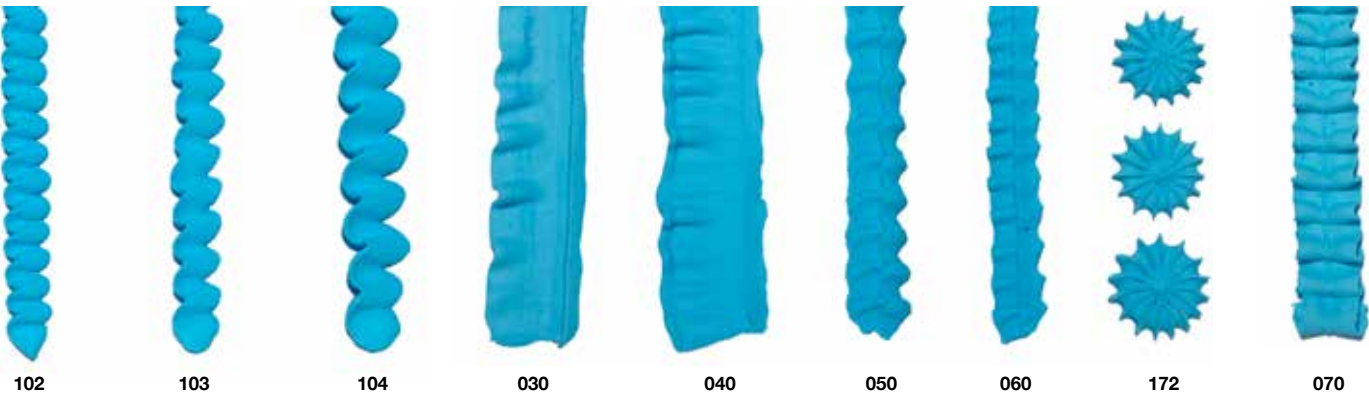

DECORATING SETS & TOOLS

The examples shown represent a fraction of the Ateco tubes available, and each tube can achieve many designs by changing techniques and pressure, making your only limitation your imagination.

DECORATING SETS & TOOLS

All tubes on this page are actual size, fit standard coupler.
 Made of stainless steel. Made in Korea

**All tubes on this page are actual size. Top three rows fit standard coupler.
Made of stainless steel. Made in Korea**

DECORATING SETS & TOOLS

OPENING DIAMETER		APPLICABLE COUPLER				
		PLAIN*	STAR*	CLOSED STAR*	FRENCH	
.16"	5/32"	800	820	840	860	402
.19"	3/16"	801	821	841	861	
.25"	1/4"	802	822	842	862	
.31"	5/16"	803	823	843	863	
.38"	3/8"	804	824	844	864	
.44"	7/16"	805	825	845	865	
.05"	1/2"	806	826	846	866	404
.56"	9/16"	807	827	847	867	
.63"	5/8"	808	828	848	868	
.69"	11/16"	809	829	849	869	

2.15" #791 Not Shown